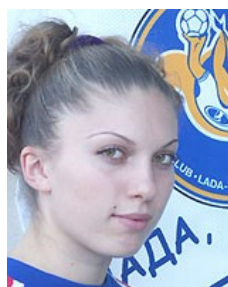

 RUS  
**Chistyakova Maria**  
Position:  
Place of birth:  
Date of birth: 26.01.1981  
Height: -

 RUS  
**Dyudyaeva Anna**  
Position:  
Place of birth:  
Date of birth: 16.08.1986  
Height: -

 RUS  
**Erokhina Tatiana**  
Position:  
Place of birth:  
Date of birth: 07.09.1984  
Height: -