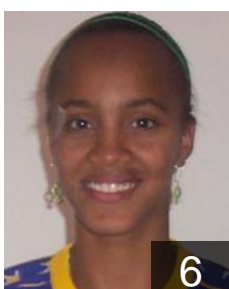

EUROPEAN CUP - PLAYERS LIST

Women's European Cup - EHF Cup 2007/08

 POR Madeira Andebol SAD

 POR
Aguiar Claudia
Position: Left Wing
Place of birth: POR
Date of birth: 13.10.1986
Height: 170 cm

 POR
Cardoso Ana
Position: Left Back
Place of birth: POR
Date of birth: 04.08.1983
Height: 173 cm

 POR
Correia Ana
Position: Right Wing
Place of birth: POR
Date of birth: 25.04.1988
Height: 172 cm

 POR
Franco Ana
Position: Centre Back
Place of birth: POR
Date of birth: 04.08.1982
Height: 166 cm

 POR
Ganau Virginia
Position: Goalkeeper
Place of birth: POR
Date of birth: 19.05.1977
Height: 172 cm

 POR
Goncalves Mariela
Position: Centre Back
Place of birth: POR
Date of birth: 30.09.1977
Height: 168 cm

 POR
Gouveia Esmeralda
Position: Goalkeeper
Place of birth: POR
Date of birth: 20.11.1976
Height: 169 cm