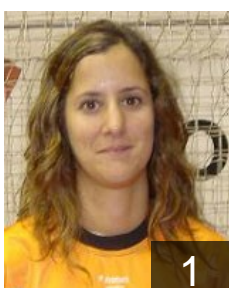

 POR
Correia Ana
Position: Right Wing
Place of birth: POR
Date of birth: 25.04.1988
Height: 172 cm

 POR
Franco Ana
Position: Centre Back
Place of birth: POR
Date of birth: 04.08.1982
Height: 166 cm

 POR
Ganau Virginia
Position: Goalkeeper
Place of birth: POR
Date of birth: 19.05.1977
Height: 172 cm

 POR
Goncalves Mariela
Position: Centre Back
Place of birth: POR
Date of birth: 30.09.1977
Height: 168 cm

 POR
Gouveia Esmeralda
Position: Goalkeeper
Place of birth: POR
Date of birth: 20.11.1976
Height: 169 cm