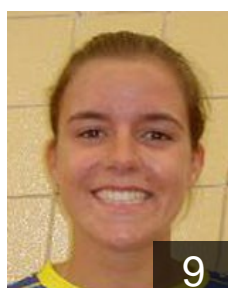

 POR
Goncalves Mariela
Position: Centre Back
Place of birth: POR
Date of birth: 30.09.1977
Height: 168 cm

 POR
Gouveia Esmeralda
Position: Goalkeeper
Place of birth: POR
Date of birth: 20.11.1976
Height: 169 cm

 HUN
Kari-Horvath Renata
Position:
Place of birth:
Date of birth: 02.01.1983
Height: -

 POR
Mendonca Luisa
Position: Left Wing
Place of birth: POR
Date of birth: 23.05.1986
Height: 176 cm

 POR
Sabino Bebiana
Position: Line Player
Place of birth: POR
Date of birth: 15.11.1986
Height: 173 cm

 POR
Seabra Ana
Position: Left Wing
Place of birth: POR
Date of birth: 31.07.1977
Height: 165 cm

 POR
Silva Daniela
Position: Left Back
Place of birth: POR
Date of birth: 09.03.1986
Height: 170 cm

EUROPEAN CUP - PLAYERS LIST