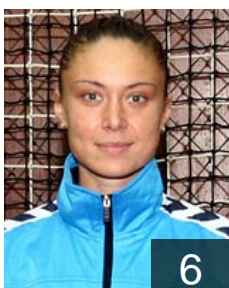

EUROPEAN CUP - PLAYERS LIST

Women's European Cup - EHF Cup 2008/09

 ROU H.C. Dunarea Braila

 ROU
Bodirlau Roxana Eliza
Position: Left Wing
Place of birth: Bucuresti
Date of birth: 29.06.1983
Height: 165 cm

 ROU
Braniste Daniela
Position: Centre Back
Place of birth: Buzau
Date of birth: 26.09.1976
Height: 171 cm

 ROU
Buzila Livia Minodora
Position: Goalkeeper
Place of birth: Brasov
Date of birth: 18.05.1976
Height: 178 cm

 ROU
Craciun Liliana Carmen
Position: Left Wing
Place of birth: Bucuresti
Date of birth: 30.07.1977
Height: 162 cm

 ROU
Cristea Ionela
Position: Right Wing
Place of birth: Vaslui
Date of birth: 07.01.1978
Height: 167 cm

Position: Right Wing

Place of birth: Bucuresti

Date of birth: 08.12.1980

Height: 175 cm

Left Club on 08.10.2008