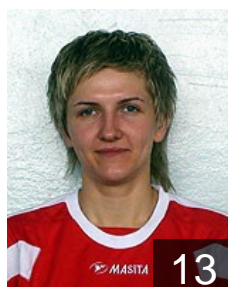

## Dzmityrieva Natallia

Position: Line Player  
Place of birth: Shchuchin  
Date of birth: 09.02.1978  
Height: 181 cm

 BLR

## Evdokimovich Yauheniya

Position: Goalkeeper  
Place of birth: Novopolotsk  
Date of birth: 10.01.1984  
Height: 182 cm

 BLR

## Ihnatsik Marina

Position: Left Back  
Place of birth: Baranovichi  
Date of birth: 03.11.1979  
Height: 181 cm

 BLR

## Kazhurava Maryna

Position: Line Player  
Place of birth: Rogachev  
Date of birth: 09.03.1988  
Height: 180 cm

 BLR