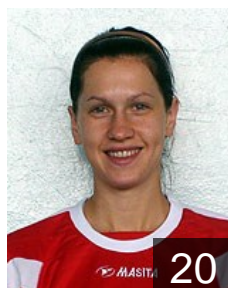

## Bandarenka Hanna

Position: Right Back  
Place of birth: Rogachev  
Date of birth: 10.02.1988  
Height: 182 cm

 BLR

## Dzemianchonak Hanna

Position: Goalkeeper  
Place of birth: Novopolotsk  
Date of birth: 03.07.1989  
Height: 180 cm

 BLR

## Dzmityrieva Natallia

Position: Line Player  
Place of birth: Shchuchin  
Date of birth: 09.02.1978  
Height: 181 cm

 BLR