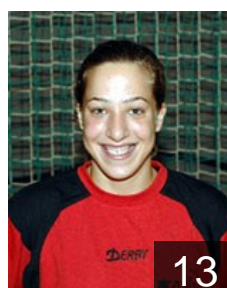

23

 **ISR**

Meshulam Ortal

Position: Left Wing
Place of birth:
Date of birth: 24.11.1987
Height: 164 cm

10

 **ISR**

Oringer Bar

Position: Line Player
Place of birth:
Date of birth: 21.11.1991
Height: 165 cm

3

 **ISR**

Peer Loren Revital

Position: Right Back
Place of birth:
Date of birth: 27.05.1985
Height: 171 cm

15

 **ISR**

Sendler Michal

Position: Left Back
Place of birth:
Date of birth: 07.11.1983
Height: 172 cm

11

 **ISR**

Shainholtz Einav

Position: Centre Back
Place of birth:
Date of birth: 13.11.1986
Height: 166 cm

13

CLUB COMPETITIONS - DELEGATION LIST

Women's European Cup - EHF Cup 2008/09

 **ISR** Bnei Hertzeliya - Players