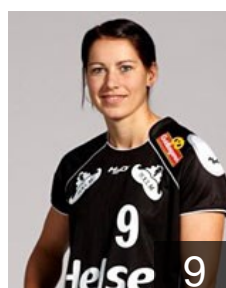

 GER

Englert Sabine

Position: Goalkeeper
Place of birth: Aschaffenburg,
Date of birth: 27.11.1981
Height: 180 cm

 DEN

Ernström Anna-Sofie

Position: Goalkeeper
Place of birth: Ikast
Date of birth: 07.12.1992
Height: 182 cm

 DEN

Fruensgaard Line Widt

Position: Left Wing
Place of birth: Ikast
Date of birth: 17.07.1978
Height: 172 cm

 NOR

Hammerseng Gro

Position: Centre Back
Place of birth: Gjovik
Date of birth: 10.04.1980
Height: 181 cm

 DEN

Hansen Sara

Position: Left Wing
Place of birth: Thisted
Date of birth: 31.03.1978
Height: 177 cm

 DEN

Jensen Trine Ostergaard

Position: Left Back
Place of birth: Ikast
Date of birth: 17.10.1991
Height: 162 cm

 DEN

Möller Lærke Winther

Position: Centre Back
Place of birth: Aalborg
Date of birth: 14.01.1989
Height: 171 cm

 DEN

Moldrup Mia Marie Tarp

Position: Right Back
Place of birth: Esbjerg
Date of birth: 06.04.1991
Height: 178 cm