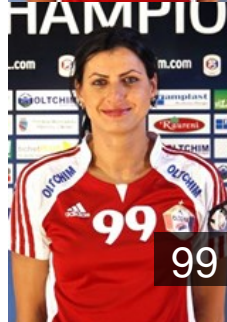

EUROPEAN CUP - PLAYERS LIST

Women's European Cup - EHF Champions League 2009/10

 ROU SCM Ramnicu Valcea

 ROU
Ardean Elisei Valentina Neli
Position: Left Wing
Place of birth: Foscani
Date of birth: 05.06.1982
Height: 171 cm

 ROU
Besse Aurica Valeria
Position: Back
Place of birth: Bistrita Nasaud
Date of birth: 16.12.1979
Height: 187 cm

 ROU
Curea Iulia Vasilica
Position: Left Wing
Place of birth: Bacau
Date of birth: 08.04.1982
Height: 172 cm

 ROU
Farcau Ramona Petruta
Position: Right Wing
Place of birth: Zalau
Date of birth: 14.07.1979
Height: 170 cm

 ROU
Han Roxana
Position: Centre Back
Place of birth: Craiova
Date of birth: 28.05.1980
Height: 171 cm