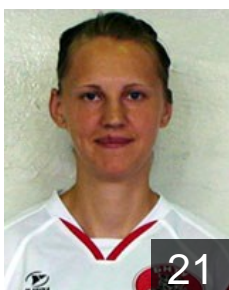

EUROPEAN CUP - PLAYERS LIST

Women's European Cup - EHF Cup 2009/10

 BLR BNTU-BelAZ Minsk Reg.

 BLR

Artsiomenka Iryna

Position: Line Player
Place of birth: Gomel
Date of birth: 02.04.1980
Height: 185 cm

 BLR

Artsiukhovich Liliya

Position: Right Back
Place of birth: Minsk
Date of birth: 21.08.1987
Height: 180 cm

 BLR

Bandarenka Hanna

Position: Right Back
Place of birth: Rogachev
Date of birth: 10.02.1988
Height: 182 cm

 BLR

Dzemianchonak Hanna

Position: Goalkeeper
Place of birth: Novopolotsk
Date of birth: 03.07.1989
Height: 180 cm

 BLR

Dzmityrieva Natallia

Position: Line Player
Place of birth: Shchuchin
Date of birth: 09.02.1978
Height: 181 cm