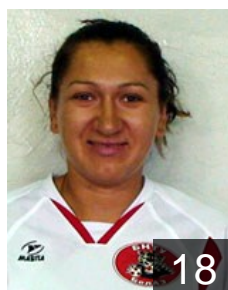

EUROPEAN CUP - PLAYERS LIST

Women's European Cup - EHF Cup 2009/10

 BLR BNTU-BelAZ Minsk Reg.

 BLR

Artsiomenka Iryna

Position: Line Player
Place of birth: Gomel
Date of birth: 02.04.1980
Height: 185 cm

 BLR

Artsiukhovich Liliya

Position: Right Back
Place of birth: Minsk
Date of birth: 21.08.1987
Height: 180 cm

 BLR

Bandarenka Hanna

Position: Right Back
Place of birth: Rogachev
Date of birth: 10.02.1988
Height: 182 cm

 BLR

Dzemianchonak Hanna

Position: Goalkeeper
Place of birth: Novopolotsk
Date of birth: 03.07.1989
Height: 180 cm

 BLR

Dzmityrieva Natallia

Position: Line Player
Place of birth: Shchuchin
Date of birth: 09.02.1978
Height: 181 cm