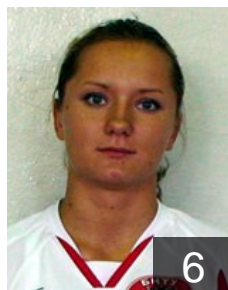

Artsiukhovich Liliya

Position: Right Back
Place of birth: Minsk
Date of birth: 21.08.1987
Height: 180 cm

 BLR

Bandarenka Hanna

Position: Right Back
Place of birth: Rogachev
Date of birth: 10.02.1988
Height: 182 cm

 BLR

Dzemianchonak Hanna

Position: Goalkeeper
Place of birth: Novopolotsk
Date of birth: 03.07.1989
Height: 180 cm

 BLR

Dzmityrieva Natallia

Position: Line Player
Place of birth: Shchuchin
Date of birth: 09.02.1978
Height: 181 cm

 BLR

Kazhurava Maryna

Position: Line Player
Place of birth: Rogachev
Date of birth: 09.03.1988
Height: 178 cm

 BLR

Kulik Alena

Position:
Place of birth: Gomel
Date of birth: 31.03.1979
Height: 165 cm

 BLR

Kuryanovich Natallia

Position: Right Back
Place of birth: Gomel
Date of birth: 02.03.1988
Height: 184 cm

 BLR

Lobach Anastasia

Position: Centre Back
Place of birth: Minsk
Date of birth: 25.06.1987
Height: 179 cm

 BLR

Maroz Natallia