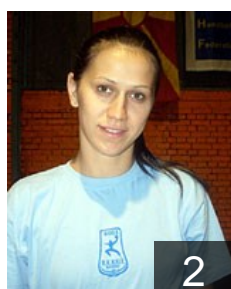

MKD

Mladenovska Natasha

Position: Line Player
Place of birth: Kumanovo
Date of birth: 12.02.1986
Height: 178 cm

2