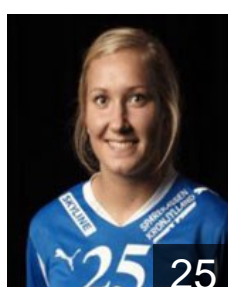

 DEN  
**Andersen Gitte Evendorff**  
Position:  
Place of birth:  
Date of birth: 21.07.1989  
Height: -

 DEN  
**Andersen Stephanie**  
Position: Goalkeeper  
Place of birth: Randers  
Date of birth: 19.06.1992  
Height: 187 cm

 DEN  
**Augustesen Mie**  
Position:  
Place of birth:  
Date of birth: 19.07.1988  
Height: -

 DEN  
**Bajic Dzenita**  
Position: Line Player  
Place of birth: Bosnia  
Date of birth: 29.07.1990  
Height: 189 cm

 DEN  
**Böhme Simone**  
Position:  
Place of birth:  
Date of birth: 17.08.1991  
Height: -

 DEN  
**Dalby Camilla**  
Position:  
Place of birth:  
Date of birth: 15.05.1988  
Height: -

 SRB  
**Eric Jelena**  
Position:  
Place of birth:  
Date of birth: 12.10.1979  
Height: -

 DEN  
**Fisker Maria**  
Position: Left Wing  
Place of birth: Hadsten  
Date of birth: 03.10.1990  
Height: 167 cm

 DEN  
**Fruelund Katrine**  
Position:  
Place of birth:  
Date of birth: 12.07.1978  
Height: -