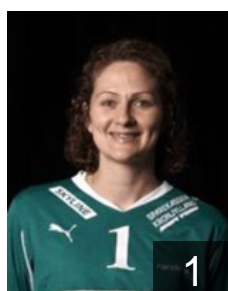

 DEN  
**Fisker Maria**  
Position: Left Wing  
Place of birth: Hadsten  
Date of birth: 03.10.1990  
Height: 167 cm

 DEN  
**Fruelund Katrine**  
Position:  
Place of birth:  
Date of birth: 12.07.1978  
Height: -

# EUROPEAN CUP - PLAYERS LIST

Women's European Cup - EHF Champions League 2010/11

 DEN Randers HK

 DEN  
**Kragelund Olesen T.**  
Position: Line Player  
Place of birth: Vesthimmerland  
Date of birth: 09.10.1992  
Height: 172 cm

 DEN  
**Kristensen Berit Hudtloff**  
Position:  
Place of birth:  
Date of birth: 02.08.1983  
Height: -

 DEN  
**Kristiansen Simone**  
Position: Centre Back  
Place of birth: Randers  
Date of birth: 02.10.1992  
Height: 175 cm