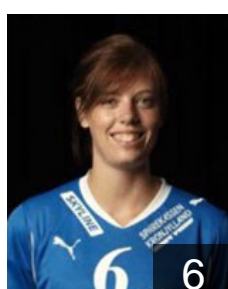

 DEN  
**Augustesen Mie**  
Position:  
Place of birth:  
Date of birth: 19.07.1988  
Height: -

 DEN  
**Bajic Dzenita**  
Position: Line Player  
Place of birth: Bosnia  
Date of birth: 29.07.1990  
Height: 189 cm

 DEN  
**Böhme Simone**  
Position:  
Place of birth:  
Date of birth: 17.08.1991  
Height: -

 DEN  
**Dalby Camilla**  
Position:  
Place of birth:  
Date of birth: 15.05.1988  
Height: -

 SRB  
**Eric Jelena**  
Position:  
Place of birth:  
Date of birth: 12.10.1979  
Height: -

 DEN  
**Fisker Maria**  
Position: Left Wing  
Place of birth: Hadsten  
Date of birth: 03.10.1990  
Height: 167 cm

 DEN  
**Fruelund Katrine**  
Position:  
Place of birth:  
Date of birth: 12.07.1978  
Height: -