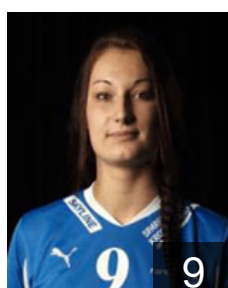

DEN
Bajic Dzenita
Position: Line Player
Place of birth: Bosnia
Date of birth: 29.07.1990
Height: 189 cm