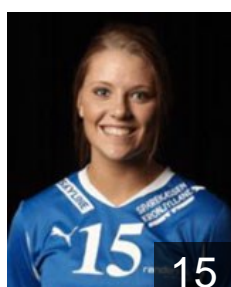

DEN
Strangholt Johansen S.
Position: Left Back
Place of birth: Randers
Date of birth: 15.12.1992
Height: 176 cm