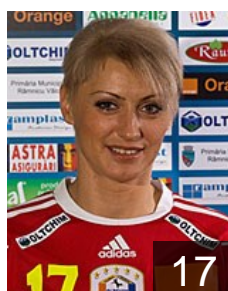

EUROPEAN CUP - PLAYERS LIST

Women's European Cup - EHF Champions League 2010/11

 ROU SCM Ramnicu Valcea

 ROU
Ardean Elisei Valentina Neli
Position: Left Wing
Place of birth: Focani
Date of birth: 05.06.1982
Height: 171 cm

 ROU
Bese Aurica Valeria
Position: Left Back
Place of birth: Bistrita Nasaud
Date of birth: 16.12.1979
Height: 187 cm

 ROU
Curea Iulia Vasilica
Position: Left Wing
Place of birth: Bacau
Date of birth: 08.04.1982
Height: 172 cm

 ROU
Farcau Ramona Petruta
Position: Right Wing
Place of birth: Zalau
Date of birth: 14.07.1979
Height: 170 cm

 ROU
Geiger Melinda Anamaria
Position: Right Back
Place of birth:
Date of birth: 28.03.1987
Height: 17600 cm