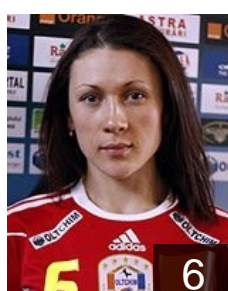

 ROU
Bese Aurica Valeria
Position: Left Back
Place of birth: Bistrita Nasaud
Date of birth: 16.12.1979
Height: 187 cm

 ROU
Curea Iulia Vasilica
Position: Left Wing
Place of birth: Bacau
Date of birth: 08.04.1982
Height: 172 cm

 ROU
Farcau Ramona Petruta
Position: Right Wing
Place of birth: Zalau
Date of birth: 14.07.1979
Height: 170 cm

 ROU
Geiger Melinda Anamaria
Position: Right Back
Place of birth:
Date of birth: 28.03.1987
Height: 17600 cm

 ROU
Han Roxana
Position: Centre Back
Place of birth: Craiova
Date of birth: 28.05.1980
Height: 171 cm

 ROU
Luca Steluta
Position: Right Back
Place of birth: Pechea
Date of birth: 20.04.1975
Height: 178 cm