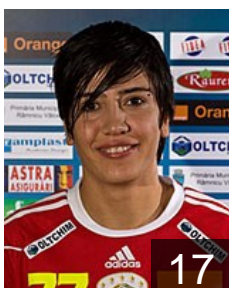

 UKR
Managarova Iuliia
Position: Right Wing
Place of birth: Krivoy Rog
Date of birth: 27.09.1988
Height: 167 cm

 ROU
Manea Oana Andreea
Position: Line Player
Place of birth: Bukarest
Date of birth: 18.04.1985
Height: 176 cm

 ROU
Meirosu Adina Laura
Position: Left Back
Place of birth: Galati
Date of birth: 11.08.1985
Height: 182 cm

 ROU
Neagu Cristina Georgiana
Position: Left Back
Place of birth: Bukarest
Date of birth: 26.08.1988
Height: 180 cm

 ROU
Nechita Adriana Nicoleta
Position: Right Wing
Place of birth: Bailesti
Date of birth: 14.11.1983
Height: 172 cm

EUROPEAN CUP - PLAYERS LIST

Women's European Cup - EHF Champions League 2010/11

 ROU SCM Ramnicu Valcea