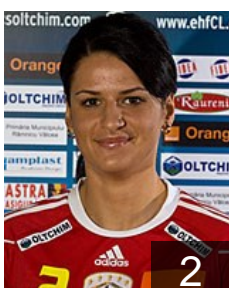

ROU
Tacalie Adriana Gabriela
Position: Centre Back
Place of birth: Slatina
Date of birth: 29.01.1989
Height: 180 cm