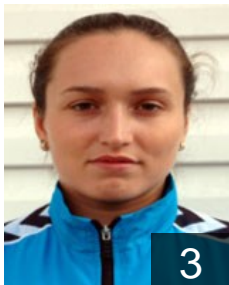

EUROPEAN CUP - PLAYERS LIST

Women's European Cup - Challenge Cup 2010/11

TUR Muratpasa Belediyesi SK

Left Club

AZE

Tankaskaya Marina

Position: Line Player

Place of birth: Baku

Date of birth: 30.07.1983

Height: 174 cm

Left Club on 01.06.2011