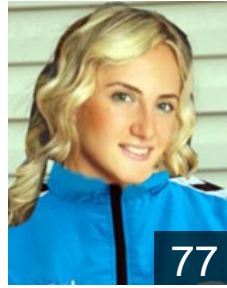

TUR

Colak Oral Nalan

Position: Left Back
Place of birth: Ankara
Date of birth: 09.01.1984
Height: 162 cm