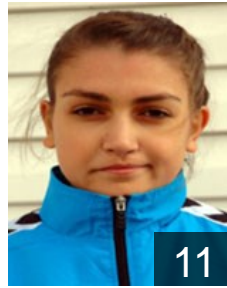

TUR

Ertap Esra

Position: Centre Back
Place of birth: Eskisehir
Date of birth: 12.02.1993
Height: 181 cm