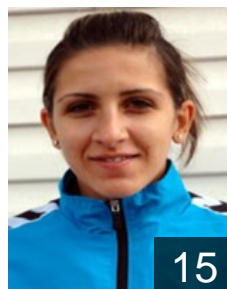

## Karakoc Meral

Position: Line Player  
Place of birth: Konya  
Date of birth: 13.10.1991  
Height: 172 cm

 **TUR**

## Kayacan Ayla

Position: Left Wing  
Place of birth: Antalya  
Date of birth: 02.01.1993  
Height: 175 cm

 **TUR**

## Ker Ümmühan

Position: Right Back  
Place of birth: Antalya  
Date of birth: 01.01.1992  
Height: 173 cm

 **BUL**