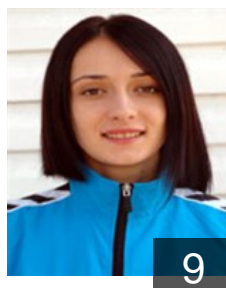

**Topaloglu Perihan**

Position: Left Back

Place of birth: Bartin

Date of birth: 31.08.1987

Height: 172 cm

 TUR

**Tut Secil**

Position: Centre Back