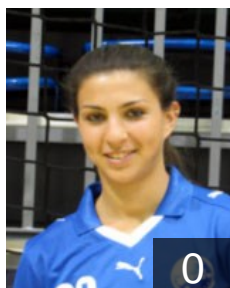

ISR

Vikrat Shir

Position: Left Wing
Place of birth:
Date of birth: 12.07.1993
Height: 168 cm