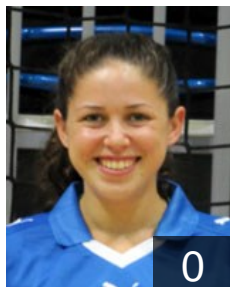

CLUB COMPETITIONS - DELEGATION LIST

Women's European Cup - Cup Winners' Cup 2010/11

ISR Bnei Hertzeliya - Players

ISR

Slonim Maayan

Position: Left Wing
Place of birth:
Date of birth: 28.10.1989
Height: 163 cm