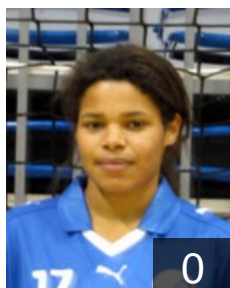

CLUB COMPETITIONS - DELEGATION LIST

Women's European Cup - Cup Winners' Cup 2010/11

 **ISR** Bnei Hertzeliya - Players

 **ISR**

Avni Lea Liat

Position: Line Player
Place of birth:
Date of birth: 27.04.1979
Height: 172 cm

 **ISR**

Ben-Atiya Hila

Position: Right Back
Place of birth:
Date of birth: 10.01.1977
Height: 179 cm

 **ISR**

Bertaut Nathalie Lucie

Position: Left Back
Place of birth:
Date of birth: 07.03.1988
Height: 173 cm

 **ISR**

Dorossiev Martina

Position: Goalkeeper
Place of birth:
Date of birth: 31.01.1981
Height: 165 cm

 **ISR**

Dunay Nitsan

Position: Back
Place of birth:
Date of birth: 24.04.1991
Height: 170 cm

 **ISR**