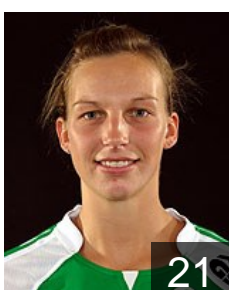

## Barger Birthe

Position: Right Wing  
Place of birth: Meppen  
Date of birth: 23.10.1986  
Height: 179 cm

 GER

## Birke Kim

Position: Left Wing  
Place of birth: Hannover  
Date of birth: 29.12.1987  
Height: 172 cm

 GER

## Geschke Angie Birgit

Position: Left Back  
Place of birth: Lübeck  
Date of birth: 24.05.1985  
Height: 177 cm

 GER