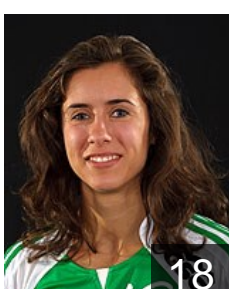

## Jakubisova Lydia

Position: Right Back  
Place of birth: Bojnice  
Date of birth: 14.10.1981  
Height: 168 cm

 GER

## Kethorn Wiebke

Position: Line Player  
Place of birth: Nordhorn  
Date of birth: 10.08.1985  
Height: 168 cm

 GER