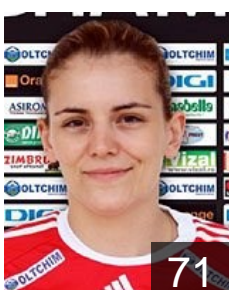

MNE
Jovanovic Marija
Position: Left Back
Place of birth: Podgorica
Date of birth: 26.12.1985
Height: 182 cm