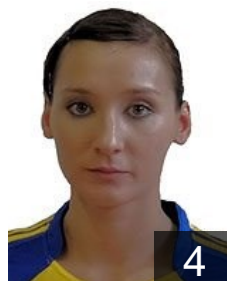

# EUROPEAN CUP - PLAYERS LIST

Women's European Cup - EHF Cup 2011/12

 ROU CSM Bucuresti

 ROU

**Anghelina Raluca Florentina**

Position: Right Back  
Place of birth: Bucuresti  
Date of birth: 09.06.1990  
Height: 175 cm

 ROU

**Arghir Andreea Maria**

Position: Goalkeeper  
Place of birth: Slatina  
Date of birth: 20.10.1992  
Height: 178 cm

 ROU

**Avadanii Elena**

Position: Right Wing  
Place of birth: Bucuresti  
Date of birth: 08.12.1980  
Height: 175 cm

 ROU

**Catrinoi Oana Manuela**

Position: Right Wing  
Place of birth: Bucuresti  
Date of birth: 26.11.1984  
Height: 170 cm

 ROU

**Chitulescu Gabriela**

Position: Line Player  
Place of birth: Alexandria  
Date of birth: 19.04.1981  
Height: 176 cm