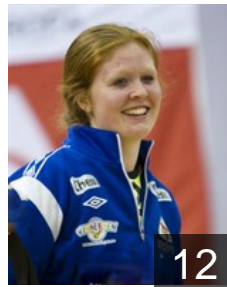

EUROPEAN CUP - PLAYERS LIST

Women's European Cup - Cup Winners' Cup 2013/14

 NOR *Tertnes Bergen*

 NOR
Andreassen Stine Lund

Position: Back
Place of birth: Bergen
Date of birth: 11.11.1986
Height: 165 cm

 NOR
Davidson Marie

Position: Goalkeeper
Place of birth: Bergen
Date of birth: 20.08.1993
Height: 178 cm

 NOR
Eide Aina

Position: Goalkeeper
Place of birth: Bergen
Date of birth: 03.02.1988
Height: 178 cm

 ISL
Einarsdottir Hildigunnur