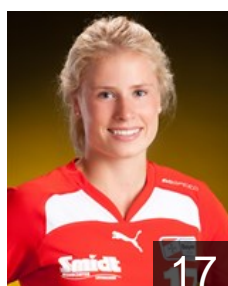

 ESP

Egozkue Extremado Naiara

Position: Left Wing
Place of birth: Pamplona
Date of birth: 21.10.1983
Height: 173 cm

 SVK

Glankovicova Denisa

Position: Right Back
Place of birth: Presov
Date of birth: 07.08.1979
Height: 176 cm

 GER

Hagel Natalie

Position: Goalkeeper
Place of birth: Nowokusnezk
Date of birth: 20.08.1985
Height: 177 cm

 NED

Hilster Joyce

Position: Left Wing
Place of birth: Naarden
Date of birth: 01.06.1983
Height: 172 cm

 GER

Hoffmeister Liska Marie

Position: Left Wing
Place of birth: Schwelm
Date of birth: 22.01.1996
Height: -

 GER

Jörgens Jennifer

Position: Left Wing
Place of birth: Wermelskirchen
Date of birth: 11.06.1993
Height: 164 cm