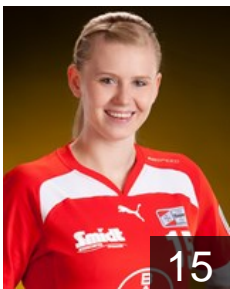

 DEN

Loncar Kristina

Position: Left Back
Place of birth: Glostrup
Date of birth: 07.01.1993
Height: 180 cm

EUROPEAN CUP - PLAYERS LIST

Women's European Cup - Cup Winners' Cup 2012/13

 GER TSV Bayer 04 - Werksellen

 GER

Mündch Mandy

Position: Centre Back
Place of birth: Wuppertal
Date of birth: 22.03.1991
Height: 176 cm

 GER

Mündch Sandra

Position: Right Wing
Place of birth: Wuppertal
Date of birth: 22.03.1991
Height: 175 cm

 GER

Naidzinavicius Kim

Position: Centre Back
Place of birth: Gelnhausen
Date of birth: 06.04.1991
Height: 183 cm

 AZE

Salamakha Valentyna

Position: Goalkeeper
Place of birth:
Date of birth: 23.04.1986
Height: 175 cm