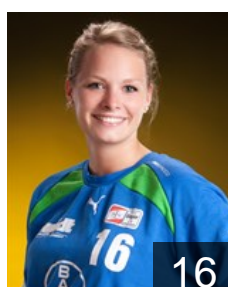

 GER

Hagel Natalie

Position: Goalkeeper
Place of birth: Nowokusnezk
Date of birth: 20.08.1985
Height: 177 cm

 NED

Hilster Joyce

Position: Left Wing
Place of birth: Naarden
Date of birth: 01.06.1983
Height: 172 cm

 GER

Hoffmeister Liska Marie

Position: Left Wing
Place of birth: Schwelm
Date of birth: 22.01.1996
Height: -

 GER

Jörgens Jennifer

Position: Left Wing
Place of birth: Wermelskirchen
Date of birth: 11.06.1993
Height: 164 cm

 GER

Krückemeier Natascha

Position: Goalkeeper
Place of birth: Essen
Date of birth: 05.02.1993
Height: 175 cm

 LTU

Latakaite-Willig Ruta

Position: Centre Back
Place of birth: Vilnius
Date of birth: 21.11.1979
Height: -