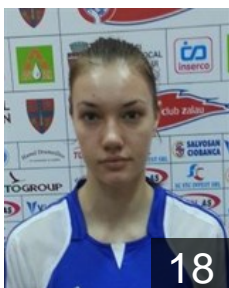

 **ROU**  
**Roman Delia Maria**  
Position: Goalkeeper  
Place of birth: Hunedoara  
Date of birth: 01.08.1987  
Height: 182 cm

## Somoi Ana Maria

Position: Line Player  
Place of birth: Boroaia  
Date of birth: 22.09.1979  
Height: 173 cm

 HUN

## Szucs Ibolya Gabriella

Position: Left Back  
Place of birth: Oradea  
Date of birth: 31.08.1984  
Height: 184 cm

 ROU