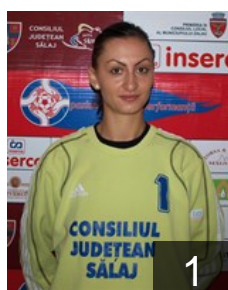

 **ROU**  
**Muresan Andreea Mihaela**  
Position: Goalkeeper  
Place of birth: Zalau  
Date of birth: 05.07.1991  
Height: 190 cm

 **ROU**  
**Muresean Adina Maria**  
Position: Goalkeeper  
Place of birth: Zalau  
Date of birth: 07.03.1992  
Height: 175 cm

 **ROU**  
**Pera Lorena Elena**  
Position: Left Back  
Place of birth: Pitesti  
Date of birth: 03.08.1987  
Height: 180 cm

 **ROU**  
**Pinte Crina Elena**  
Position: Line Player  
Place of birth: Podu Turcului  
Date of birth: 03.04.1990  
Height: 186 cm

 **ROU**  
**Pop Andrada Lorena**  
Position: Left Wing  
Place of birth: Zalau  
Date of birth: 06.09.1993  
Height: 167 cm

 **ROU**  
**Rob Roxana Daniela**  
Position: Left Wing  
Place of birth: Baia Mare  
Date of birth: 29.05.1992  
Height: 173 cm

 **ROU**  
**Roman Delia Maria**  
Position: Goalkeeper  
Place of birth: Hunedoara  
Date of birth: 01.08.1987  
Height: 182 cm