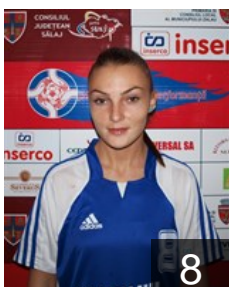

## Szucs Ibolya Gabriella

Position: Left Back  
Place of birth: Oradea  
Date of birth: 31.08.1984  
Height: 184 cm

 ROU

## Tanasie Ana-Maria

Position: Left Wing  
Place of birth: Hunedoara  
Date of birth: 06.04.1995  
Height: -

 ROU

## Trif Andrada Ruxandra

Position: Right Wing  
Place of birth: Baia Mare  
Date of birth: 22.10.1990  
Height: 174 cm

 ROU