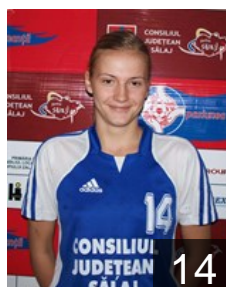

ROU

Varga Roxana Daniela

Position: Right Back
Place of birth: Schweinfurt
Date of birth: 01.04.1992
Height: 178 cm