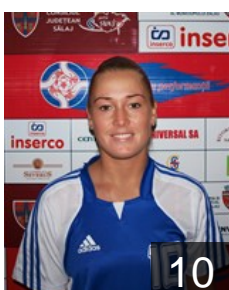

# EUROPEAN CUP - PLAYERS LIST

Women's European Cup - EHF Cup 2012/13

 **ROU** H.C. Zalau

 **ROU**  
**Badita Elena Carmina**  
Position: Centre Back  
Place of birth: Ramnicu Valcea  
Date of birth: 05.04.1989  
Height: 170 cm

 **ROU**  
**Bese Aurica Valeria**  
Position: Left Back  
Place of birth: Bistrita Nasaud  
Date of birth: 16.12.1979  
Height: 187 cm

 **ROU**  
**Ciobanu Florica Viorica**  
Position: Back  
Place of birth: Slatina  
Date of birth: 25.01.1992  
Height: 178 cm

 **ROU**  
**Ciuciulete Andreea Georgiana**  
Position: Line Player  
Place of birth: Bailesti  
Date of birth: 23.04.1987  
Height: 175 cm

 **ROU**  
**Czecki Alina Ramona**  
Position: Left Wing  
Place of birth: Zalau  
Date of birth: 15.10.1989  
Height: 166 cm

 **ROU**  
**Muresan Andreea Mihaela**  
Position: Goalkeeper  
Place of birth: Zalau  
Date of birth: 05.07.1991  
Height: 190 cm

 **ROU**  
**Muresean Adina Maria**  
Position: Goalkeeper  
Place of birth: Zalau  
Date of birth: 07.03.1992  
Height: 175 cm