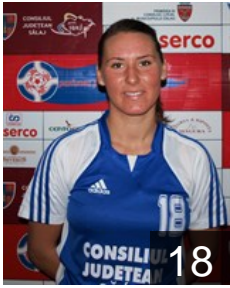

EUROPEAN CUP - PLAYERS LIST

Women's European Cup - EHF Cup 2012/13

ROU H.C. Zalau

Left Club

ROU

Vezeantă Simina Ioana

Position: Line Player

Place of birth: Baia Mare

Date of birth: 25.01.1991

Height: 177 cm

Left Club on 13.02.2013