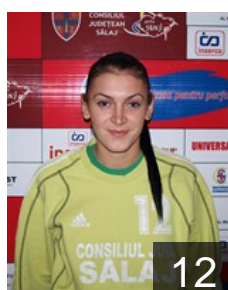

# EUROPEAN CUP - PLAYERS LIST

Women's European Cup - EHF Cup 2012/13

 **ROU** H.C. Zalau

 **ROU**  
**Badita Elena Carmina**  
Position: Centre Back  
Place of birth: Ramnicu Valcea  
Date of birth: 05.04.1989  
Height: 170 cm

 **ROU**  
**Bese Aurica Valeria**  
Position: Left Back  
Place of birth: Bistrita Nasaud  
Date of birth: 16.12.1979  
Height: 187 cm

 **ROU**  
**Ciobanu Florica Viorica**  
Position: Back  
Place of birth: Slatina  
Date of birth: 25.01.1992  
Height: 178 cm

 **ROU**  
**Ciuciulete Andreea Georgiana**  
Position: Line Player  
Place of birth: Bailesti  
Date of birth: 23.04.1987  
Height: 175 cm

 **ROU**  
**Czecki Alina Ramona**  
Position: Left Wing  
Place of birth: Zalau  
Date of birth: 15.10.1989  
Height: 166 cm

 **ROU**  
**Muresan Andreea Mihaela**  
Position: Goalkeeper  
Place of birth: Zalau  
Date of birth: 05.07.1991  
Height: 190 cm

 **ROU**  
**Muresean Adina Maria**  
Position: Goalkeeper  
Place of birth: Zalau  
Date of birth: 07.03.1992  
Height: 175 cm