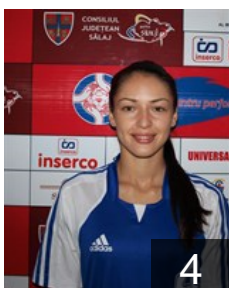

# EUROPEAN CUP - PLAYERS LIST

Women's European Cup - EHF Cup 2012/13

 **ROU** H.C. Zalau

 **ROU**  
**Badita Elena Carmina**  
Position: Centre Back  
Place of birth: Ramnicu Valcea  
Date of birth: 05.04.1989  
Height: 170 cm

 **ROU**  
**Bese Aurica Valeria**  
Position: Left Back  
Place of birth: Bistrita Nasaud  
Date of birth: 16.12.1979  
Height: 187 cm

 **ROU**  
**Ciobanu Florica Viorica**  
Position: Back  
Place of birth: Slatina  
Date of birth: 25.01.1992  
Height: 178 cm

 **ROU**  
**Ciuciulete Andreea Georgiana**  
Position: Line Player  
Place of birth: Bailesti  
Date of birth: 23.04.1987  
Height: 175 cm

 **ROU**  
**Czecki Alina Ramona**  
Position: Left Wing  
Place of birth: Zalau  
Date of birth: 15.10.1989  
Height: 166 cm