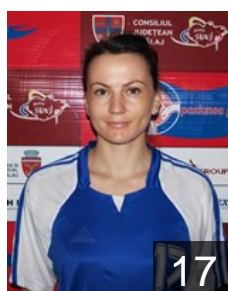

# EUROPEAN CUP - PLAYERS LIST

Women's European Cup - EHF Cup 2012/13

 **ROU** H.C. Zalau

 **ROU**  
**Badita Elena Carmina**  
Position: Centre Back  
Place of birth: Ramnicu Valcea  
Date of birth: 05.04.1989  
Height: 170 cm

 **ROU**  
**Bese Aurica Valeria**  
Position: Left Back  
Place of birth: Bistrita Nasaud  
Date of birth: 16.12.1979  
Height: 187 cm

 **ROU**  
**Ciobanu Florica Viorica**  
Position: Back  
Place of birth: Slatina  
Date of birth: 25.01.1992  
Height: 178 cm

 **ROU**  
**Ciuciulete Andreea Georgiana**  
Position: Line Player  
Place of birth: Bailesti  
Date of birth: 23.04.1987  
Height: 175 cm

 **ROU**  
**Czecki Alina Ramona**  
Position: Left Wing  
Place of birth: Zalau  
Date of birth: 15.10.1989  
Height: 166 cm

 **ROU**  
**Muresan Andreea Mihaela**  
Position: Goalkeeper  
Place of birth: Zalau  
Date of birth: 05.07.1991  
Height: 190 cm

 **ROU**  
**Muresean Adina Maria**  
Position: Goalkeeper  
Place of birth: Zalau  
Date of birth: 07.03.1992  
Height: 175 cm