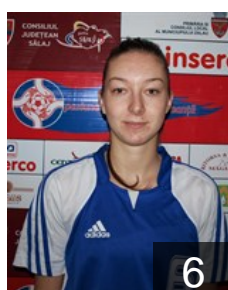

 **ROU**  
**Ciuciulete Andreea Georgiana**  
Position: Line Player  
Place of birth: Bailesti  
Date of birth: 23.04.1987  
Height: 175 cm

 **ROU**  
**Czecki Alina Ramona**  
Position: Left Wing  
Place of birth: Zalau  
Date of birth: 15.10.1989  
Height: 166 cm

 **ROU**  
**Muresan Andreea Mihaela**  
Position: Goalkeeper  
Place of birth: Zalau  
Date of birth: 05.07.1991  
Height: 190 cm

 **ROU**  
**Muresean Adina Maria**  
Position: Goalkeeper  
Place of birth: Zalau  
Date of birth: 07.03.1992  
Height: 175 cm

 **ROU**  
**Pera Lorena Elena**  
Position: Left Back  
Place of birth: Pitesti  
Date of birth: 03.08.1987  
Height: 180 cm

 **ROU**  
**Pinte Crina Elena**  
Position: Line Player  
Place of birth: Podu Turcului  
Date of birth: 03.04.1990  
Height: 186 cm

 **ROU**  
**Pop Andrada Lorena**  
Position: Left Wing  
Place of birth: Zalau  
Date of birth: 06.09.1993  
Height: 167 cm

 **ROU**  
**Rob Roxana Daniela**  
Position: Left Wing  
Place of birth: Baia Mare  
Date of birth: 29.05.1992  
Height: 173 cm