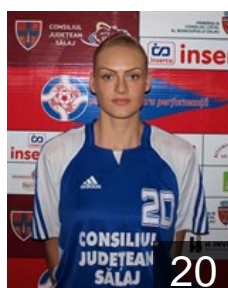

 **ROU**  
**Bese Aurica Valeria**  
Position: Left Back  
Place of birth: Bistrita Nasaud  
Date of birth: 16.12.1979  
Height: 187 cm

 **ROU**  
**Ciobanu Florica Viorica**  
Position: Back  
Place of birth: Slatina  
Date of birth: 25.01.1992  
Height: 178 cm

 **ROU**  
**Ciuciulete Andreea Georgiana**  
Position: Line Player  
Place of birth: Bailesti  
Date of birth: 23.04.1987  
Height: 175 cm

 **ROU**  
**Czecki Alina Ramona**  
Position: Left Wing  
Place of birth: Zalau  
Date of birth: 15.10.1989  
Height: 166 cm

 **ROU**  
**Muresan Andreea Mihaela**  
Position: Goalkeeper  
Place of birth: Zalau  
Date of birth: 05.07.1991  
Height: 190 cm

 **ROU**  
**Muresean Adina Maria**  
Position: Goalkeeper  
Place of birth: Zalau  
Date of birth: 07.03.1992  
Height: 175 cm

 **ROU**  
**Pera Lorena Elena**  
Position: Left Back  
Place of birth: Pitesti  
Date of birth: 03.08.1987  
Height: 180 cm

 **ROU**  
**Pinte Crina Elena**  
Position: Line Player  
Place of birth: Podu Turcului  
Date of birth: 03.04.1990  
Height: 186 cm