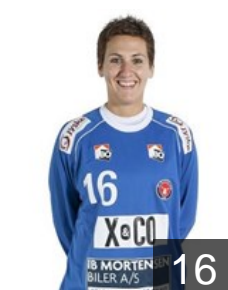

 DEN

Banggard Sanne Hildegard

Position: Line Player
Place of birth:
Date of birth: 01.05.1986
Height: 172 cm

 DEN

Bejder Mette Husum.

Position: Left Back
Place of birth:
Date of birth: 13.01.1995
Height: 175 cm

 DEN

Boegelund Pauline

Position: Right Back
Place of birth: Egedal
Date of birth: 17.02.1996
Height: 178 cm

 DEN

Egestorp Louise

Position: Goalkeeper
Place of birth: Kobenhavn
Date of birth: 28.02.1994
Height: 177 cm

 GER

Englert Sabine

Position: Goalkeeper
Place of birth: Aschaffenburg
Date of birth: 27.11.1981
Height: 185 cm

 NED

Groot Cornelia Nycke

Position: Centre Back
Place of birth: Alkmaar
Date of birth: 04.05.1988
Height: 170 cm

 DEN

Hansen Anne Theilgaard

Position: Goalkeeper
Place of birth:
Date of birth: 13.07.1985
Height: 175 cm

 DEN

Jensen Rikke Slumstrup

Position: Left Back
Place of birth:
Date of birth: 30.09.1995
Height: 189 cm