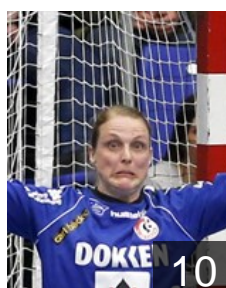

Position: Goalkeeper
Place of birth: Silkeborg
Date of birth: 09.10.1978
Height: 181 cm

 DEN

Sandfeld Krogsgaard Rikke

Position: Line Player
Place of birth: Esbjerg
Date of birth: 22.03.1994
Height: 178 cm

 NOR

Sando Emliy Stang

Position: Goalkeeper
Place of birth: Tønsberg
Date of birth: 08.03.1989
Height: 180 cm

 DEN

Schmidt Rikke Poulsen

Position: Goalkeeper
Place of birth: Århus
Date of birth: 14.01.1975
Height: 184 cm