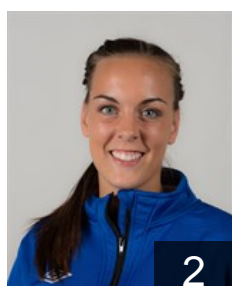

NOR

Sørheim Bodil

Position: Wing
Place of birth: Stavanger
Date of birth: 22.07.1994
Height: -