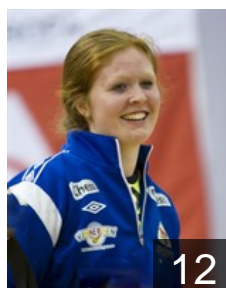

# EUROPEAN CUP - PLAYERS LIST

Women's European Cup - EHF Champions League 2013/14

WOMEN'S

NOR *Tertnes Bergen*

NOR  
**Andreassen Stine Lund**

Position: Back  
Place of birth: Bergen  
Date of birth: 11.11.1986  
Height: 165 cm

NOR  
**Davidson Marie**

Position: Goalkeeper  
Place of birth: Bergen  
Date of birth: 20.08.1993  
Height: 178 cm

NOR  
**Eide Aina**

Position: Goalkeeper  
Place of birth: Bergen  
Date of birth: 03.02.1988  
Height: 178 cm