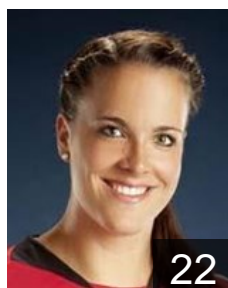

NED

Comans Desiree

Position: Line Player
Place of birth: Geleen
Date of birth: 13.01.1986
Height: -

22