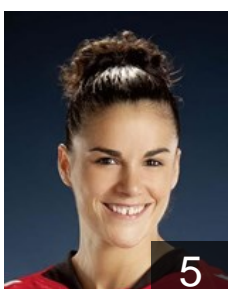

ESP

Egozkue Extremado Naiara

Position: Left Wing
Place of birth: Pamplona
Date of birth: 21.10.1983
Height: 173 cm

5