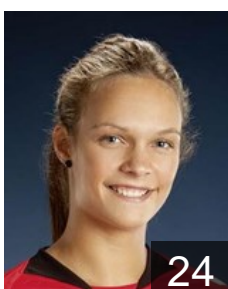

20

EUROPEAN CUP - PLAYERS LIST

Women's European Cup - EHF Cup 2013/14

 GER TSV Bayer 04 - Werksellen

 LTU

Latakaite-Willig Ruta

Position: Centre Back
Place of birth: Vilnius
Date of birth: 21.11.1979
Height: -

 AUT

Logvin Kristina

Position: Back
Place of birth:
Date of birth: 18.05.1995
Height: -

 GER

Münch Mandy

Position: Centre Back
Place of birth: Wuppertal
Date of birth: 22.03.1991
Height: 177 cm

 GER

Münch Sandra