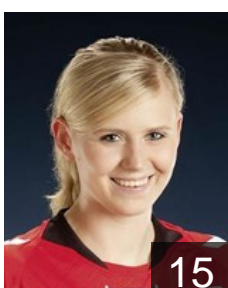

GER

Naidzinavicius Kim

Position: Centre Back
Place of birth: Gelnhausen
Date of birth: 06.04.1991
Height: 183 cm