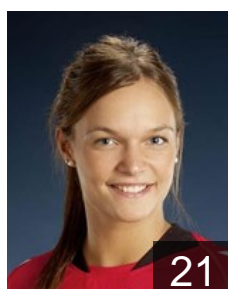

 AUT

Logvin Kristina

Position: Back
Place of birth:
Date of birth: 18.05.1995
Height: -

 GER

Münch Mandy

Position: Centre Back
Place of birth: Wuppertal
Date of birth: 22.03.1991
Height: 177 cm

 GER

Münch Sandra

Position: Back
Place of birth: Wuppertal
Date of birth: 22.03.1991
Height: 173 cm

 GER

Naidzinavicius Kim

Position: Centre Back
Place of birth: Gelnhausen
Date of birth: 06.04.1991
Height: 183 cm

 GER

Ruthenbeck Ramona

Position: Back
Place of birth:
Date of birth: 13.02.1996
Height: -

 AZE

Salamakha Valentyna

Position: Goalkeeper
Place of birth:
Date of birth: 23.04.1986
Height: 176 cm

 GER

Seidel Anna

Position: Line Player
Place of birth: Bottrop
Date of birth: 18.07.1995
Height: -