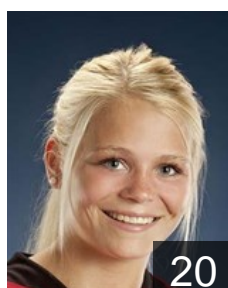

Position: Wing
Place of birth: Schwelm
Date of birth: 22.01.1996
Height: -

 GER

Jochin Anne

Position: Back
Place of birth: Neubrandenburg
Date of birth: 04.03.1985
Height: 174 cm

19

 GER

Jörgens Jennifer

Position: Left Wing
Place of birth: Wermelskirchen
Date of birth: 11.06.1993
Height: 164 cm