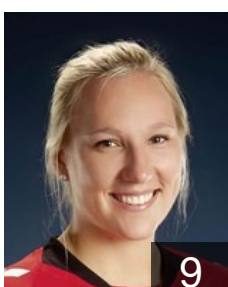

5

 GER

Fabisch Melina

Position: Right Back
Place of birth:
Date of birth: 07.09.1992
Height: 176 cm

 GER

Fehr Vanessa

Position: Goalkeeper
Place of birth:
Date of birth: 13.09.1997
Height: -

 GER

Gerken Vanessa

Position: Goalkeeper
Place of birth:
Date of birth: 18.05.1995
Height: -

 SVK

Glankovicova Denisa

Position: Right Back
Place of birth: Presov
Date of birth: 07.08.1979
Height: 176 cm

11

 GER

Hagel Natalie

Position: Goalkeeper
Place of birth: Nowokusnezk
Date of birth: 20.08.1985
Height: 172 cm

1

 GER

Heldmann Johanna

Position: Right Back
Place of birth:
Date of birth: 31.08.1995
Height: -

9

 GER

Hoffmeister Liska Marie