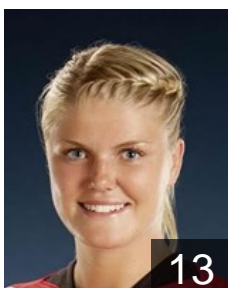

EUROPEAN CUP - PLAYERS LIST

Women's European Cup - EHF Cup 2013/14

 GER TSV Bayer 04 - Werksellen

 GER

Adams Pia

Position: Left Back
Place of birth: Leverkusen
Date of birth: 07.01.1996
Height: 179 cm

13

 NED

Comans Desiree

Position: Line Player
Place of birth: Geleen
Date of birth: 13.01.1986
Height: -

22

 ESP

Egozkue Extremado Naiara

Position: Left Wing
Place of birth: Pamplona
Date of birth: 21.10.1983
Height: 173 cm

5

 GER

Fabisch Melina

Position: Right Back
Place of birth:
Date of birth: 07.09.1992
Height: 176 cm

 GER

Fehr Vanessa

Position: Goalkeeper
Place of birth:
Date of birth: 13.09.1997
Height: -

 GER