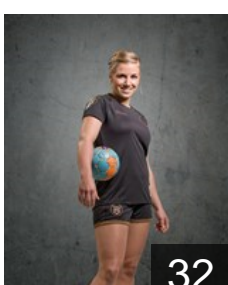

## Hansen Christina Nimand

Position: Goalkeeper  
Place of birth: Copenhagen  
Date of birth: 15.12.1982  
Height: 182 cm

 DEN

## Haurum Christina

Position: Line Player  
Place of birth: Frederiksberg  
Date of birth: 09.02.1989  
Height: 180 cm

 DEN

## Holmsgaard Pernille Holst

Position: Left Back  
Place of birth: Pandrup  
Date of birth: 06.09.1984  
Height: 184 cm

 DEN