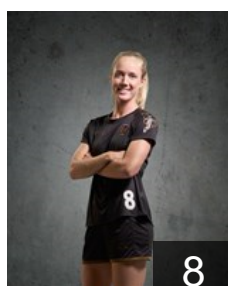

## Bloch-Sørensen S.

Position: Right Back  
Place of birth: Frederiksbeg  
Date of birth: 19.05.1986  
Height: 180 cm

 DEN

## Elm Christina

Position: Goalkeeper  
Place of birth: Greve  
Date of birth: 16.06.1995  
Height: 187 cm

 DEN

## Friis Nanna

Position: Left Back  
Place of birth: Esbjerg  
Date of birth: 08.01.1989  
Height: 182 cm

 DEN