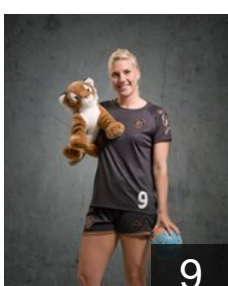

## Friis Nanna

Position: Left Back  
Place of birth: Esbjerg  
Date of birth: 08.01.1989  
Height: 182 cm

 DEN

## Grundtvig Anna Blyme

Position: Left Wing  
Place of birth: Copenhagen  
Date of birth: 27.09.1995  
Height: 165 cm

 DEN

## Hansen Christina Nimand

Position: Goalkeeper  
Place of birth: Copenhagen  
Date of birth: 15.12.1982  
Height: 182 cm

 DEN