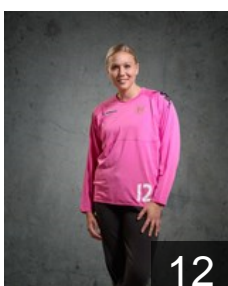

## Augustesen Mie

Position: Left Wing  
Place of birth: Randers  
Date of birth: 19.07.1988  
Height: 179 cm

 DEN

## Bloch-Sørensen S.

Position: Right Back  
Place of birth: Frederiksbeg  
Date of birth: 19.05.1986  
Height: 180 cm

 DEN