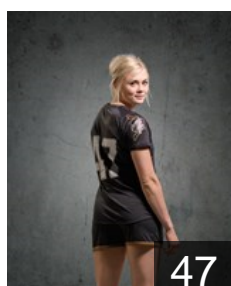

DEN

Pedersen Signe Sjølund

Position: Centre Back
Place of birth: Roskilde
Date of birth: 12.06.1992
Height: 176 cm