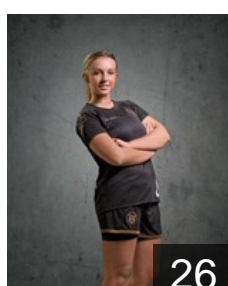

## Johansen Malene

Position: Right Wing  
Place of birth: Lolland  
Date of birth: 19.01.1990  
Height: 166 cm

 DEN

## Krogshede Christina

Position: Centre Back  
Place of birth: Kobenhavn  
Date of birth: 04.11.1981  
Height: 173 cm

 DEN

## Lykkegaard Maria Schmidt

Position: Line Player  
Place of birth: Copenhagen  
Date of birth: 27.02.1996  
Height: 172 cm

 DEN

## Nielsen Nadia De Zoete

Position: Right Wing  
Place of birth: Egedal  
Date of birth: 14.08.1995  
Height: 175 cm