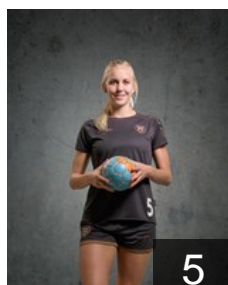

## Augustesen Mie

Position: Left Wing  
Place of birth: Randers  
Date of birth: 19.07.1988  
Height: 179 cm

 DEN