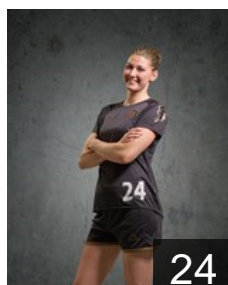

DEN

Pedersen Marianne Bonde

Position: Line Player
Place of birth: Skjern
Date of birth: 25.06.1984
Height: 184 cm