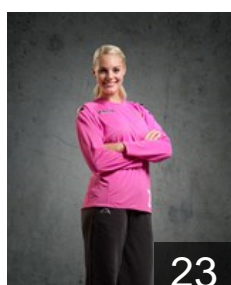

DEN

Søby Søs Simone

Position: Goalkeeper
Place of birth: Aalborg
Date of birth: 11.03.1991
Height: 186 cm