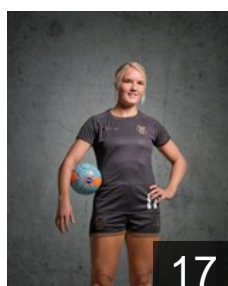

 DEN

**Pedersen Marianne Bonde**

Position: Line Player  
Place of birth: Skjern  
Date of birth: 25.06.1984  
Height: 184 cm

 DEN

**Pedersen Signe Sjølund**

Position: Centre Back  
Place of birth: Roskilde  
Date of birth: 12.06.1992  
Height: 176 cm