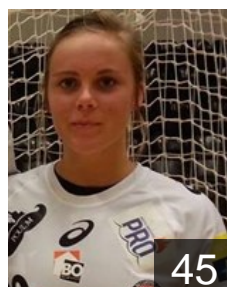

 DEN

Andersen Karina

Position: Left Back
Place of birth: Nordfyn
Date of birth: 05.03.1996
Height: 182 cm

 DEN

Andersen Stephanie

Position: Goalkeeper
Place of birth: Randers
Date of birth: 19.06.1992
Height: 187 cm

 DEN

Augustesen Mie

Position: Left Wing
Place of birth: Hedensted
Date of birth: 19.07.1988
Height: 179 cm

 DEN

Bejder Mette Husum.

Position: Left Back
Place of birth: Ikast-Brande
Date of birth: 13.01.1995
Height: 175 cm

 DEN

Bertelsen Emilie Bastrup

Position: Left Wing
Place of birth: Holstebro
Date of birth: 19.02.1997
Height: 171 cm

 DEN

Boegelund Pauline

Position: Right Back
Place of birth: Egedal
Date of birth: 17.02.1996
Height: 178 cm

 GER

Englert Sabine

Position: Goalkeeper
Place of birth: Aschaffenburg
Date of birth: 27.11.1981
Height: 190 cm

 NED

Groot Cornelia Nycke

Position: Centre Back
Place of birth: Alkmaar
Date of birth: 04.05.1988
Height: 170 cm