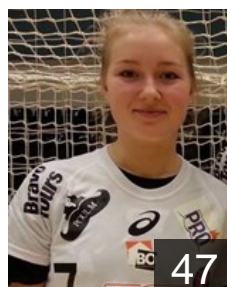

 DEN

Jensen Trine Ostergaard

Position: Right Wing
Place of birth: Galten
Date of birth: 17.10.1991
Height: 165 cm

 DEN

Jørgensen Line Anna Ryborg

Position: Right Back
Place of birth: Hvidovre
Date of birth: 31.12.1989
Height: 186 cm

 DEN

Jørgensen Stine

Position: Left Back
Place of birth: Brønderslev
Date of birth: 03.09.1990
Height: 180 cm

 DEN

Lagerbon Ida Staxen

Position: Centre Back
Place of birth: Næstved
Date of birth: 12.05.1998
Height: -

 DEN

Mejlvang Jane Sønderbaek

Position: Centre Back
Place of birth: Ringkøbing-
Date of birth: 02.08.1995
Height: 181 cm

 DEN

Nielsen L.

Position: Line Player
Place of birth: Ikast-Brandø
Date of birth: 06.04.1997
Height: 175 cm