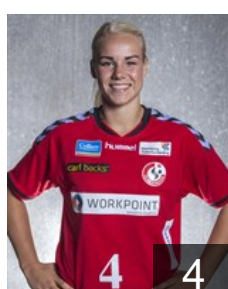

 DEN

**Grigel Lotte**

Position: Centre Back  
Place of birth: Esbjerg  
Date of birth: 05.04.1991  
Height: 165 cm

 DEN

**Hansen Sofie Svarrer**

Position: Goalkeeper  
Place of birth: Esbjerg  
Date of birth: 21.03.1995  
Height: 180 cm

 DEN

**Harbo Emily**

Position: Right Wing  
Place of birth: Esbjerg  
Date of birth: 16.06.1995  
Height: 167 cm

 NOR

**Karlsson Ida Björndalen**

Position: Right Back  
Place of birth: Sarpsborg  
Date of birth: 06.05.1983  
Height: 178 cm

 DEN

**Krogsgaard Rikke Sandfeld**

Position: Line Player  
Place of birth: Esbjerg  
Date of birth: 22.03.1994  
Height: 178 cm

 DEN

**Kviesgaard Maibritt**

Position: Right Wing  
Place of birth: Århus  
Date of birth: 15.05.1986  
Height: 171 cm

 DEN

**Madsen Susanne Astrup**

Position: Left Back  
Place of birth: Allerød  
Date of birth: 13.07.1991  
Height: 180 cm