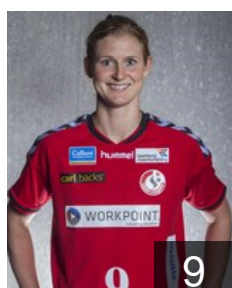

DEN
Zachariassen Rikke Riber
Position: Line Player
Place of birth: Nørre-Rangstrup
Date of birth: 01.07.1984
Height: 187 cm