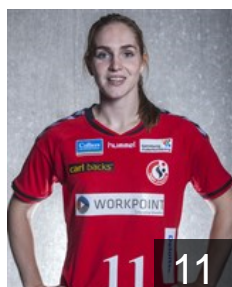

NED
Van der Heijden Laura
Position: Right Back
Place of birth: Amersfoort
Date of birth: 27.06.1990
Height: 173 cm