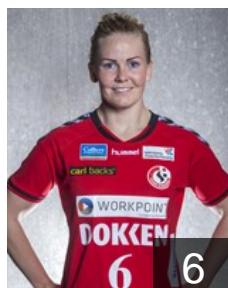

 DEN

**Madsen Susanne Astrup**

Position: Left Back  
Place of birth: Allerød  
Date of birth: 13.07.1991  
Height: 180 cm

# EUROPEAN CUP - PLAYERS LIST

Women's European Cup - EHF Cup 2014/15

 DEN Team Esbjerg

 DEN  
**Nielsen Stine Bodholt**  
Position: Line Player  
Place of birth: Aabenraa  
Date of birth: 08.11.1989  
Height: 176 cm

 NED  
**Polman Estavana**  
Position: Left Back  
Place of birth: Arnhem  
Date of birth: 05.08.1992  
Height: 173 cm

 NOR  
**Sando Emliy Stang**  
Position: Goalkeeper  
Place of birth: Tønsberg  
Date of birth: 08.03.1989  
Height: 180 cm