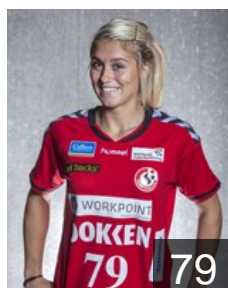

 DEN

**Madsen Susanne Astrup**

Position: Left Back  
Place of birth: Allerød  
Date of birth: 13.07.1991  
Height: 180 cm

# EUROPEAN CUP - PLAYERS LIST

Women's European Cup - EHF Cup 2014/15

 DEN Team Esbjerg

 DEN  
**Nielsen Stine Bodholt**  
Position: Line Player  
Place of birth: Aabenraa  
Date of birth: 08.11.1989  
Height: 176 cm

 NED  
**Polman Estavana**  
Position: Left Back  
Place of birth: Arnhem  
Date of birth: 05.08.1992  
Height: 173 cm

 NOR  
**Sando Emliy Stang**  
Position: Goalkeeper  
Place of birth: Tønsberg  
Date of birth: 08.03.1989  
Height: 180 cm