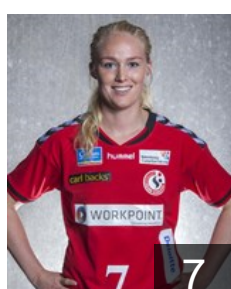

 DEN

**Grigel Lotte**

Position: Centre Back  
Place of birth: Esbjerg  
Date of birth: 05.04.1991  
Height: 165 cm

 DEN

**Hansen Sofie Svarrer**

Position: Goalkeeper  
Place of birth: Esbjerg  
Date of birth: 21.03.1995  
Height: 180 cm

 DEN

**Harbo Emily**

Position: Right Wing  
Place of birth: Esbjerg  
Date of birth: 16.06.1995  
Height: 167 cm

 NOR

**Karlsson Ida Björndalen**

Position: Right Back  
Place of birth: Sarpsborg  
Date of birth: 06.05.1983  
Height: 178 cm

 DEN

**Krogsgaard Rikke Sandfeld**

Position: Line Player  
Place of birth: Esbjerg  
Date of birth: 22.03.1994  
Height: 178 cm

 DEN

**Kviesgaard Maibritt**

Position: Right Wing  
Place of birth: Århus  
Date of birth: 15.05.1986  
Height: 171 cm

 DEN

**Madsen Susanne Astrup**

Position: Left Back  
Place of birth: Allerød  
Date of birth: 13.07.1991  
Height: 180 cm