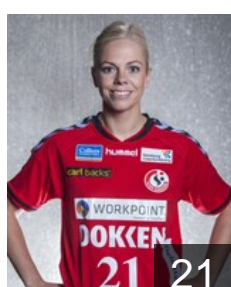

 DEN

**Bech Nina**

Position: Right Wing  
Place of birth: Esbjerg  
Date of birth: 23.09.1994  
Height: 163 cm

 DEN

**Forslund Susanne Kastrup**

Position: Left Wing  
Place of birth: Luxembourg  
Date of birth: 24.06.1983  
Height: 173 cm

 DEN

**Grigel Lotte**

Position: Centre Back  
Place of birth: Esbjerg  
Date of birth: 05.04.1991  
Height: 165 cm

 DEN

**Hansen Sofie Svarrer**

Position: Goalkeeper  
Place of birth: Esbjerg  
Date of birth: 21.03.1995  
Height: 180 cm

 DEN

**Harbo Emily**

Position: Right Wing  
Place of birth: Esbjerg  
Date of birth: 16.06.1995  
Height: 167 cm

 NOR

**Karlsson Ida Björndalen**

Position: Right Back  
Place of birth: Sarpsborg  
Date of birth: 06.05.1983  
Height: 178 cm

 DEN

**Krogsgaard Rikke Sandfeld**

Position: Line Player  
Place of birth: Esbjerg  
Date of birth: 22.03.1994  
Height: 178 cm

 DEN

**Kviesgaard Maibritt**

Position: Right Wing  
Place of birth: Århus  
Date of birth: 15.05.1986  
Height: 171 cm