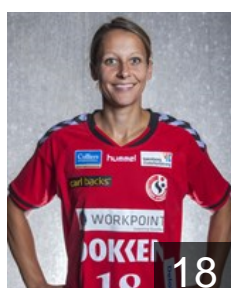

# EUROPEAN CUP - PLAYERS LIST

Women's European Cup - EHF Cup 2014/15

 DEN Team Esbjerg

 SWE

**Ahlm Johanna Marie Helene**

Position: Centre Back  
Place of birth: Härlanda  
Date of birth: 03.10.1987  
Height: 175 cm

 DEN

**Andersen Bente Hojmark**

Position: Goalkeeper  
Place of birth: Herning  
Date of birth: 22.05.1981  
Height: 178 cm

 DEN

**Baunsgaard Emily**

Position: Left Back  
Place of birth: Slagelse  
Date of birth: 09.11.1994  
Height: 175 cm

 DEN

**Bech Nina**

Position: Right Wing  
Place of birth: Esbjerg  
Date of birth: 23.09.1994  
Height: 163 cm

 DEN

**Forslund Susanne Kastrup**

Position: Left Wing  
Place of birth: Luxembourg  
Date of birth: 24.06.1983  
Height: 173 cm

 DEN

**Grigel Lotte**

Position: Centre Back  
Place of birth: Esbjerg  
Date of birth: 05.04.1991  
Height: 165 cm

 DEN

**Hansen Sofie Svarrer**

Position: Goalkeeper  
Place of birth: Esbjerg  
Date of birth: 21.03.1995  
Height: 180 cm