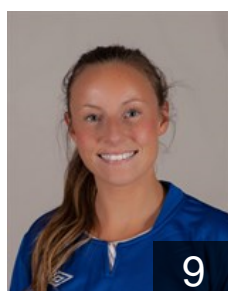

EUROPEAN CUP - PLAYERS LIST

Women's European Cup - Cup Winners' Cup 2014/15

 NOR Tertnes Bergen

 NOR

Davidson Marie

Position: Goalkeeper
Place of birth: Bergen
Date of birth: 20.08.1993
Height: 178 cm

 NOR

Hagen Birgitte Karlsen

Position: Left Back
Place of birth: Bergen
Date of birth: 19.04.1994
Height: 170 cm

 NOR

Hilby Madeleine

Position: Centre Back
Place of birth: Bergen
Date of birth: 04.03.1995
Height: 174 cm

 NOR

Holgersen Jeanette Haga

Position: Right Wing
Place of birth: Bergen
Date of birth: 11.01.1990
Height: 160 cm

 NOR

Lied Maren Roll

Position: Right Back
Place of birth: Bergen
Date of birth: 15.01.1992
Height: 170 cm

 NOR

Liljegen Marie