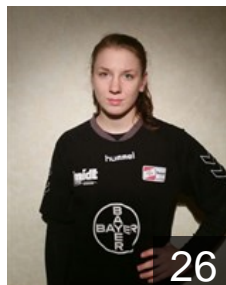

 GER
Ruthenbeck Ramona
Position: Centre Back
Place of birth: Leverkusen
Date of birth: 13.02.1996
Height: -

 AZE
Salamakha Valentyna
Position: Goalkeeper
Place of birth: Kirowograd
Date of birth: 23.04.1986
Height: 175 cm

EUROPEAN CUP - PLAYERS LIST

Women's European Cup - EHF Cup 2014/15

 GER TSV Bayer 04 - Werkselfen

 GER

Seidel Anna

Position: Line Player
Place of birth: Bottrop
Date of birth: 18.07.1995
Height: 168 cm

 GER

Spielvogel Anna-Maria

Position: Left Wing
Place of birth: Aschaffenburg
Date of birth: 21.04.1997
Height: -

 GER

Stefes Michelle

Position: Left Wing
Place of birth: Wuppertal
Date of birth: 28.09.1992
Height: 170 cm