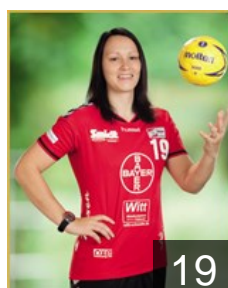

16

 GER

Gerken Vanessa

Position: Goalkeeper
Place of birth: Solingen
Date of birth: 18.05.1995
Height: 182 cm

12

 GER

Hagel Natalie

Position: Goalkeeper
Place of birth: Nowokusnezk
Date of birth: 20.08.1985
Height: 172 cm

1

 GER

Heldmann Johanna

Position: Right Back
Place of birth: Bonn
Date of birth: 31.08.1995
Height: 177 cm

9

 GER

Hoemann Viktoria

Position: Left Wing
Place of birth: Köln
Date of birth: 16.06.1997
Height: 171 cm

6

 GER

Jochin Anne

Position: Centre Back
Place of birth: Neubrandenburg
Date of birth: 04.03.1985
Height: 174 cm

19

 GER

Jörgens Jennifer

Position: Left Wing
Place of birth: Wermelskirchen
Date of birth: 11.06.1993
Height: 164 cm