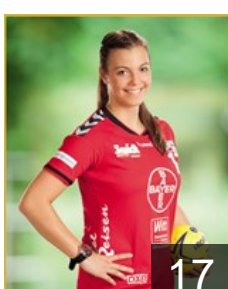

 GER
Naidzinavicius Kim
Position: Centre Back
Place of birth: Gelnhausen
Date of birth: 06.04.1991
Height: 183 cm

 GER
Otte Melina
Position: Line Player
Place of birth: Schwelm
Date of birth: 16.04.1994
Height: 165 cm

 GER
Pelz Annalena
Position: Right Wing
Place of birth: Traunstein
Date of birth: 24.03.1996
Height: 164 cm

 GER
Pommeranz Anne
Position: Right Wing
Place of birth: Bergisch
Date of birth: 17.05.1997
Height: 181 cm

 GER
Rode Jennifer
Position: Right Back
Place of birth: Berlin
Date of birth: 03.08.1995
Height: -

 GER
Romeike Sabrina
Position: Goalkeeper
Place of birth: Freiburg
Date of birth: 11.04.1996
Height: 170 cm