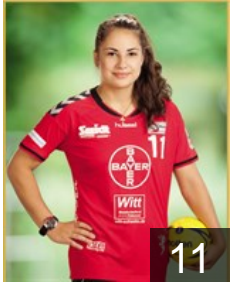

EUROPEAN CUP - PLAYERS LIST

Women's European Cup - EHF Cup 2014/15

GER TSV Bayer 04 - Werkselfen

Left Club

AUT

Logvin Kristina

Position: Centre Back

Place of birth: Kiev

Date of birth: 18.05.1995

Height: -

Left Club on 26.02.2015