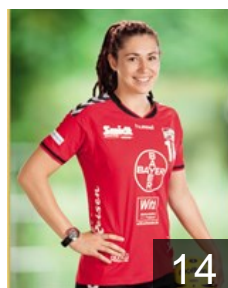

GER

Karolius Jenny

Position: Line Player
Place of birth: Berlin
Date of birth: 24.05.1986
Height: 181 cm

14