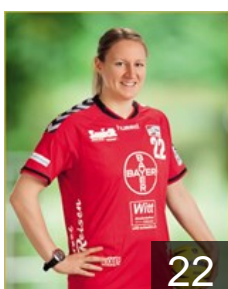

1

 GER

Heldmann Johanna

Position: Right Back
Place of birth: Bonn
Date of birth: 31.08.1995
Height: 177 cm

9

 GER

Hoemann Viktoria

Position: Left Wing
Place of birth: Köln
Date of birth: 16.06.1997
Height: 171 cm

20

 GER

Karolius Jenny

Position: Line Player
Place of birth: Berlin
Date of birth: 24.05.1986
Height: 181 cm

14

EUROPEAN CUP - PLAYERS LIST

Women's European Cup - EHF Cup 2014/15

 GER TSV Bayer 04 - Werksellen

 GER
Knippert Amelie
Position: Back
Place of birth: Herdecke
Date of birth: 16.01.1997
Height: 176 cm

 LTU
Latakaite-Willig Ruta
Position: Centre Back
Place of birth: Vilnius
Date of birth: 21.11.1979
Height: 7 cm