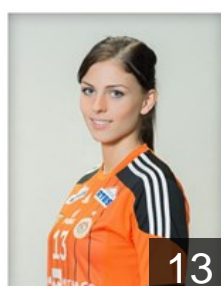

CLUB COMPETITIONS - DELEGATION LIST

Women's European Cup - EHF Cup 2014/15

 POL **KGHM MKS Zagłębie Lubin - Players**

 POL

Brenkus Karolina

Position: Left Wing
Place of birth: Lubin
Date of birth: 02.01.1993
Height: 169 cm

 POL

Chojnacka Patrycja

Position: Goalkeeper
Place of birth: Lubin
Date of birth: 20.06.1994
Height: 178 cm

 POL

Jochymek Agnieszka

Position: Left Wing
Place of birth: Krapkowice
Date of birth: 10.09.1985
Height: 170 cm

 POL

Konofal Kamila

Position: Right Back
Place of birth: Lubin
Date of birth: 26.08.1996
Height: -

 POL

Lalewicz Kinga

Position: Left Wing
Place of birth: Kielce
Date of birth: 08.05.1991
Height: 171 cm

 POL

Malicziewicz Monika

Position: Goalkeeper
Place of birth: Wrocław
Date of birth: 15.04.1988
Height: 178 cm

 SRB

Milojevic Jovana

Position: Line Player
Place of birth: Sremska
Date of birth: 24.07.1992
Height: 175 cm