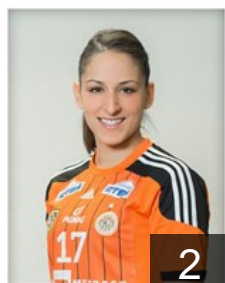

 POL

Paluch Aleksandra

Position: Line Player
Place of birth: Zory
Date of birth: 09.07.1983
Height: 176 cm

 POL

Piechnik Paulina

Position: Left Back
Place of birth: Warszawa
Date of birth: 19.06.1992
Height: 176 cm

 POL

Piekarz Aneta

Position: Right Back
Place of birth: Lubin
Date of birth: 22.06.1983
Height: 165 cm

CLUB COMPETITIONS - DELEGATION LIST

Women's European Cup - EHF Cup 2014/15

 POL **KGHM MKS Zagłębie Lubin - Players**

 MNE

Premovic Sanja

Position: Right Back
Place of birth: Berane
Date of birth: 27.11.1992
Height: 175 cm

 POL

Robotka Agnieszka

Position: Line Player
Place of birth: Lubin
Date of birth: 11.03.1993
Height: 172 cm