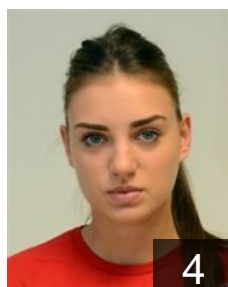

Filipovic Marija

Position: Left Wing
Place of birth: Nis
Date of birth: 16.01.1994
Height: 162 cm

21

SRB

Jevtovic Jovana

Position: Goalkeeper
Place of birth: Nis
Date of birth: 30.09.1997
Height: 167 cm

16

SRB

Kacarevic Ana

Position: Goalkeeper
Place of birth: Kladovo
Date of birth: 18.06.1984
Height: 175 cm

1

SRB

Kricak Danijela

Position: Left Wing
Place of birth: Prokuplje
Date of birth: 07.12.1990
Height: 167 cm

10

SRB

Markovic Kristina

Position: Centre Back
Place of birth: Nis
Date of birth: 08.12.1991
Height: 170 cm

4

SRB

Mitrovic Milica

Position: Line Player
Place of birth: Nis
Date of birth: 06.02.1994
Height: 170 cm