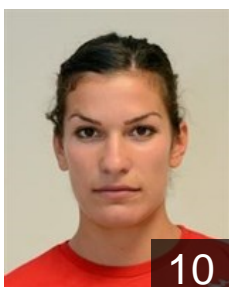

EUROPEAN CUP - PLAYERS LIST

Women's European Cup - Challenge Cup 2014/15

 SRB ZRK Naisa Nis

SRB

Djokovic Anastazija

Position: Left Wing
Place of birth: Zrenjanin
Date of birth: 09.05.1989
Height: 165 cm

8

SRB

Filipovic Marija

Position: Left Wing
Place of birth: Nis
Date of birth: 16.01.1994
Height: 162 cm

21

SRB

Jevtovic Jovana

Position: Goalkeeper
Place of birth: Nis
Date of birth: 30.09.1997
Height: 167 cm

16

SRB

Kacarevic Ana

Position: Goalkeeper
Place of birth: Kladovo
Date of birth: 18.06.1984
Height: 175 cm

1

SRB

Kricak Danijela

Position: Left Wing
Place of birth: Prokuplje
Date of birth: 07.12.1990
Height: 167 cm

10

SRB

Markovic Kristina

Position: Centre Back
Place of birth: Nis
Date of birth: 08.12.1991
Height: 170 cm

4

SRB

Mitrovic Milica

Position: Line Player
Place of birth: Nis
Date of birth: 06.02.1994
Height: 170 cm