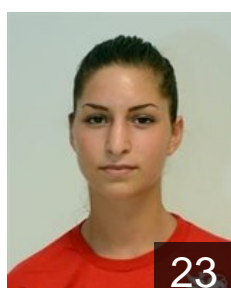

 SRB

Petrovic Ana

Position: Right Wing
Place of birth: Nis
Date of birth: 29.07.1997
Height: 169 cm

 SRB

Petrovic Marija

Position: Line Player
Place of birth: Nis
Date of birth: 18.03.1994
Height: 185 cm

 SRB

Stefanovic Aleksandra

Position: Right Wing
Place of birth: Nis
Date of birth: 03.11.1993
Height: 168 cm

 SRB

Stoilkovic Kristina

Position: Left Wing
Place of birth: Nis
Date of birth: 02.01.1997
Height: 162 cm

 SRB

Stojov Andrijana

Position: Centre Back
Place of birth: Nis
Date of birth: 07.06.1999
Height: 164 cm

 SRB

Tanaskovic Katarina

Position: Right Back
Place of birth: Nis
Date of birth: 22.02.1995
Height: 184 cm