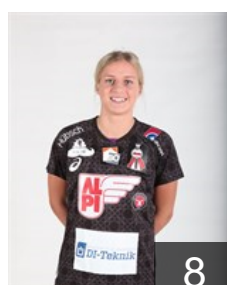

10

DEN

Mejlvang Jane Sønderbaek

Position: Centre Back
Place of birth: Ringkøbing-
Date of birth: 02.08.1995
Height: 181 cm

15

DEN

Nielsen L.

Position: Line Player
Place of birth: Ikast-Brandø
Date of birth: 06.04.1997
Height: 175 cm

4

DEN

Pedersen Sabine

Position: Line Player
Place of birth: Aalborg
Date of birth: 05.05.1986
Height: 180 cm

20

DEN

Petersen Simone Cathrine

Position: Centre Back
Place of birth: Ringsted
Date of birth: 28.08.1997
Height: 165 cm

8

DEN

Rasmussen Stephanie Kjaer

Position: Goalkeeper
Place of birth: Ikast-Brandø
Date of birth: 21.10.1996
Height: 178 cm

12 12

DEN

Siggard Frederikke Fevre

Position: Goalkeeper
Place of birth: Ikast-Brandø
Date of birth: 23.01.1997
Height: 176 cm