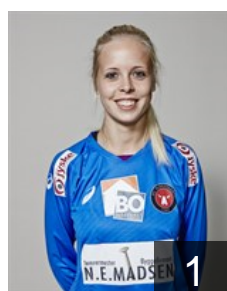

EUROPEAN CUP - PLAYERS LIST

Women's European Cup - EHF Champions League 2015/16

WOMEN'S

DEN *Ikast Handbold*

DEN
Aaen Ditte Hoegenhaug
Position: Left Back
Place of birth: Strandby
Date of birth: 14.02.1996
Height: 175 cm

SWE
Ahlm Johanna Marie Helene
Position: Centre Back
Place of birth: Härlanda
Date of birth: 03.10.1987
Height: 175 cm

DEN
Andersen Karina
Position: Left Back
Place of birth: Nordfyn
Date of birth: 05.03.1996
Height: 182 cm

DEN
Andersen Stephanie
Position: Goalkeeper
Place of birth: Randers
Date of birth: 19.06.1992
Height: 187 cm

DEN
Augustesen Mie
Position: Left Wing
Place of birth: Hedensted
Date of birth: 19.07.1988
Height: 177 cm