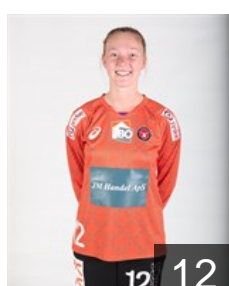

10

DEN

Mejlvang Jane Sønderbaek

Position: Centre Back
Place of birth: Ringkøbing-
Date of birth: 02.08.1995
Height: 181 cm

15

DEN

Nielsen L.

Position: Line Player
Place of birth: Ikast-Brandø
Date of birth: 06.04.1997
Height: 175 cm

4

DEN

Pedersen Sabine

Position: Line Player
Place of birth: Aalborg
Date of birth: 05.05.1986
Height: 180 cm

20

DEN

Petersen Simone Cathrine

Position: Centre Back
Place of birth: Ringsted
Date of birth: 28.08.1997
Height: 165 cm

8

DEN

Rasmussen Stephanie Kjaer

Position: Goalkeeper
Place of birth: Ikast-Brandø
Date of birth: 21.10.1996
Height: 178 cm

12 12

DEN

Siggard Frederikke Fevre

Position: Goalkeeper
Place of birth: Ikast-Brandø
Date of birth: 23.01.1997
Height: 176 cm