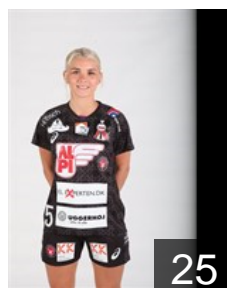

DEN
Bertelsen Emilie Bastrup
Position: Left Wing
Place of birth: Holstebro
Date of birth: 19.02.1997
Height: 171 cm

DEN
Boegelund Pauline
Position: Right Back
Place of birth: Egedal
Date of birth: 17.02.1996
Height: 174 cm

DEN
Burgard Louise Katharina
Position: Right Back
Place of birth: Esbjerg
Date of birth: 17.10.1992
Height: 178 cm

GER
Englert Sabine
Position: Goalkeeper
Place of birth: Aschaffenburg
Date of birth: 27.11.1981
Height: 185 cm

SWE
Jacobsen S.
Position: Left Back
Place of birth: Lund
Date of birth: 24.03.1989
Height: 182 cm

DEN
Jakobsen Annika
Position: Right Wing
Place of birth: Horsens
Date of birth: 25.02.1997
Height: 170 cm

DEN
Jensen Trine Ostergaard
Position: Right Wing
Place of birth: Galten
Date of birth: 17.10.1991
Height: 165 cm

EUROPEAN CUP - PLAYERS LIST

Women's European Cup - EHF Champions League 2015/16

WOMEN'S

DEN *Ikast Handbold*