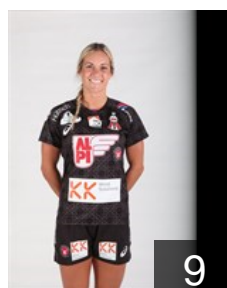

DEN
Andersen Stephanie
Position: Goalkeeper
Place of birth: Randers
Date of birth: 19.06.1992
Height: 187 cm

DEN
Augustesen Mie
Position: Left Wing
Place of birth: Hedensted
Date of birth: 19.07.1988
Height: 177 cm

DEN
Bertelsen Emilie Bastrup
Position: Left Wing
Place of birth: Holstebro
Date of birth: 19.02.1997
Height: 171 cm

DEN
Boegelund Pauline
Position: Right Back
Place of birth: Egedal
Date of birth: 17.02.1996
Height: 174 cm

DEN
Burgard Louise Katharina
Position: Right Back
Place of birth: Esbjerg
Date of birth: 17.10.1992
Height: 178 cm

GER
Englert Sabine
Position: Goalkeeper
Place of birth: Aschaffenburg
Date of birth: 27.11.1981
Height: 185 cm