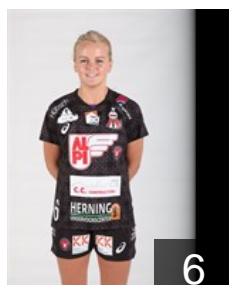

SWE
Jacobsen S.
Position: Left Back
Place of birth: Lund
Date of birth: 24.03.1989
Height: 182 cm

DEN
Jakobsen Annika
Position: Right Wing
Place of birth: Horsens
Date of birth: 25.02.1997
Height: 170 cm

DEN
Jensen Trine Ostergaard
Position: Right Wing
Place of birth: Galten
Date of birth: 17.10.1991
Height: 165 cm

EUROPEAN CUP - PLAYERS LIST

Women's European Cup - EHF Champions League 2015/16

WOMEN'S

DEN *Ikast Handbold*

DEN

Jörgensen Stine

Position: Left Back
Place of birth: Brønderslev
Date of birth: 03.09.1990
Height: 180 cm

6

NOR

Kristiansen Veronica

Position: Left Back
Place of birth: Stavanger
Date of birth: 10.07.1990
Height: 172 cm

10

DEN

Mejlvang Jane Sønderbaek

Position: Centre Back
Place of birth: Ringkøbing-
Date of birth: 02.08.1995
Height: 181 cm

15

DEN

Nielsen L.

Position: Line Player
Place of birth: Ikast-Brandø
Date of birth: 06.04.1997
Height: 175 cm