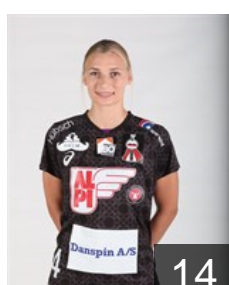

10

DEN

Mejlvang Jane Sønderbaek

Position: Centre Back
Place of birth: Ringkøbing-
Date of birth: 02.08.1995
Height: 181 cm

15

DEN

Nielsen L.

Position: Line Player
Place of birth: Ikast-Brandø
Date of birth: 06.04.1997
Height: 175 cm

4

DEN

Pedersen Sabine

Position: Line Player
Place of birth: Aalborg
Date of birth: 05.05.1986
Height: 180 cm

20

DEN

Petersen Simone Cathrine

Position: Centre Back
Place of birth: Ringsted
Date of birth: 28.08.1997
Height: 165 cm

8

DEN

Rasmussen Stephanie Kjaer

Position: Goalkeeper
Place of birth: Ikast-Brandø
Date of birth: 21.10.1996
Height: 178 cm

12 12

DEN

Siggard Frederikke Fevre

Position: Goalkeeper
Place of birth: Ikast-Brandø
Date of birth: 23.01.1997
Height: 176 cm

49

DEN

Sommer Kristina

Position: Right Wing
Place of birth: Aarhus
Date of birth: 26.01.1994
Height: 174 cm

14

DEN

Thorsgaard Susan Torp

Position: Line Player
Place of birth: Aarhus
Date of birth: 13.10.1988
Height: 188 cm