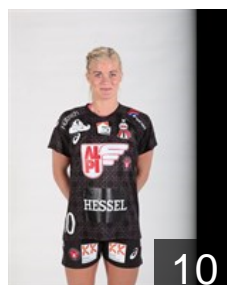

NOR

Kristiansen Veronica

Position: Left Back
Place of birth: Stavanger
Date of birth: 10.07.1990
Height: 172 cm

10