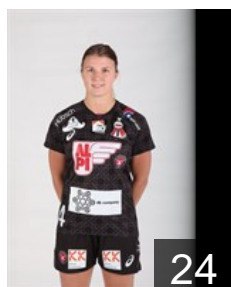

EUROPEAN CUP - PLAYERS LIST

Women's European Cup - EHF Champions League 2015/16

WOMEN'S

DEN *Ikast Handbold*

DEN
Aaen Ditte Hoegenhaug
Position: Left Back
Place of birth: Strandby
Date of birth: 14.02.1996
Height: 175 cm

SWE
Ahlm Johanna Marie Helene
Position: Centre Back
Place of birth: Härlanda
Date of birth: 03.10.1987
Height: 175 cm

DEN
Andersen Karina
Position: Left Back
Place of birth: Nordfyn
Date of birth: 05.03.1996
Height: 182 cm

DEN
Andersen Stephanie
Position: Goalkeeper
Place of birth: Randers
Date of birth: 19.06.1992
Height: 187 cm

DEN
Augustesen Mie
Position: Left Wing
Place of birth: Hedensted
Date of birth: 19.07.1988
Height: 177 cm