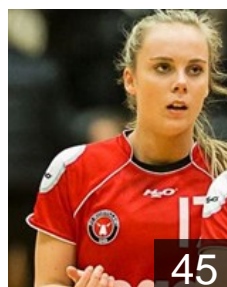

EUROPEAN CUP - PLAYERS LIST

Women's European Cup - EHF Champions League 2015/16

WOMEN'S

DEN *Ikast Handbold*

DEN
Aaen Ditte Hoegenhaug
Position: Left Back
Place of birth: Strandby
Date of birth: 14.02.1996
Height: 175 cm

SWE
Ahlm Johanna Marie Helene
Position: Centre Back
Place of birth: Härlanda
Date of birth: 03.10.1987
Height: 175 cm

DEN
Andersen Karina
Position: Left Back
Place of birth: Nordfyn
Date of birth: 05.03.1996
Height: 182 cm

DEN
Andersen Stephanie
Position: Goalkeeper
Place of birth: Randers
Date of birth: 19.06.1992
Height: 187 cm

DEN
Augustesen Mie
Position: Left Wing
Place of birth: Hedensted
Date of birth: 19.07.1988
Height: 177 cm

DEN
Bertelsen Emilie Bastrup
Position: Left Wing
Place of birth: Holstebro
Date of birth: 19.02.1997
Height: 171 cm

DEN
Boegelund Pauline
Position: Right Back
Place of birth: Egedal
Date of birth: 17.02.1996
Height: 174 cm