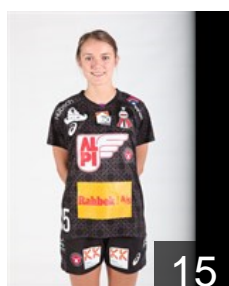

DEN
Jensen Trine Ostergaard
Position: Right Wing
Place of birth: Galten
Date of birth: 17.10.1991
Height: 165 cm

EUROPEAN CUP - PLAYERS LIST

Women's European Cup - EHF Champions League 2015/16

WOMEN'S

DEN *Ikast Handbold*

DEN

Jörgensen Stine

Position: Left Back
Place of birth: Brønderslev
Date of birth: 03.09.1990
Height: 180 cm

6

NOR

Kristiansen Veronica

Position: Left Back
Place of birth: Stavanger
Date of birth: 10.07.1990
Height: 172 cm

10

DEN

Mejlvang Jane Sønderbaek

Position: Centre Back
Place of birth: Ringkøbing-
Date of birth: 02.08.1995
Height: 181 cm

15

DEN

Nielsen L.

Position: Line Player
Place of birth: Ikast-Brandø
Date of birth: 06.04.1997
Height: 175 cm