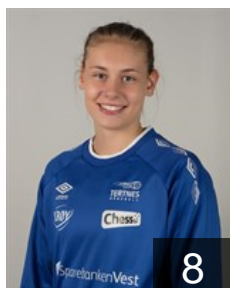

 NOR

Kjellerod Martine

Position: Line Player
Place of birth: Bergen
Date of birth: 28.02.1997
Height: 170 cm

 NOR

Lied Maren Roll

Position: Centre Back
Place of birth: Bergen
Date of birth: 15.01.1992
Height: 170 cm

 NOR

Lygren Julie

Position: Left Wing
Place of birth: Bergen
Date of birth: 24.10.1994
Height: 167 cm

 NOR

Sivertsen Celine

Position: Right Wing
Place of birth: Bergen
Date of birth: 20.04.1993
Height: 177 cm

 NOR

Skogrand Stine

Position: Right Back
Place of birth: Bergen
Date of birth: 03.03.1993
Height: 175 cm

EUROPEAN CUP - PLAYERS LIST

Women's European Cup - EHF Cup 2015/16

 NOR *Tertnes Bergen*

 NOR

Skrbo Nejira

Position: Line Player
Place of birth: Samnanger
Date of birth: 28.02.1996
Height: 168 cm

 NOR

Sørheim Bodil

Position: Right Wing
Place of birth: Stavanger
Date of birth: 22.07.1994
Height: 170 cm

 NOR

Solaas Kjerstin Boge