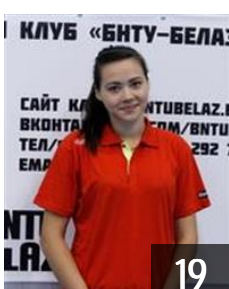

11

BLR

Arukwe Deborah Nkeiruka

Position: Left Back
Place of birth: xarkov
Date of birth: 31.07.1996
Height: 175 cm

21

RUS

Danshina Nataliya

Position: Right Back
Place of birth: Voljski
Date of birth: 10.04.1992
Height: 183 cm

99

BLR

Drazdova Katsiaryna

Position: Centre Back
Place of birth: Naberejnye chelny
Date of birth: 11.06.1985
Height: 176 cm

8

BLR

Hrakhouskaya Anastasiya

Position: Centre Back
Place of birth: Lepel
Date of birth: 05.05.1996
Height: 178 cm

5

BLR

Hutava Valeriya

Position: Line Player
Place of birth: Vitebsk
Date of birth: 08.01.1996
Height: 179 cm

10

BLR

Kanaval Maryia

Position: Left Back
Place of birth: Rogachev
Date of birth: 19.03.1997
Height: 187 cm

19

RUS

Kudriavceva Regina

Position: Left Wing
Place of birth: Pikaleva
Date of birth: 01.10.1989
Height: 170 cm

24

BLR

Kulik Alena

Position: Left Wing
Place of birth: Gomel
Date of birth: 31.03.1979
Height: 165 cm