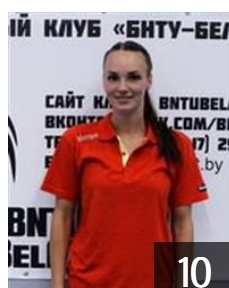

EUROPEAN CUP - PLAYERS LIST

Women's European Cup - EHF Champions League 2015/16

WOMEN'S

BLR BNTU-BelAZ Minsk Reg.

BLR

Artsiukhovich Liliya

Position: Left Back
Place of birth: Minsk
Date of birth: 21.08.1987
Height: 180 cm

11

BLR

Arukwe Deborah Nkeiruka

Position: Left Back
Place of birth: xarkov
Date of birth: 31.07.1996
Height: 175 cm

21

RUS

Danshina Nataliya

Position: Right Back
Place of birth: Voljski
Date of birth: 10.04.1992
Height: 183 cm

99

BLR

Drazdova Katsiaryna

Position: Centre Back
Place of birth: Naberejnye chelny
Date of birth: 11.06.1985
Height: 176 cm

8

BLR

Hrakhouskaya Anastasiya

Position: Centre Back
Place of birth: Lepel
Date of birth: 05.05.1996
Height: 178 cm

5

BLR

Hutava Valeriya

Position: Line Player
Place of birth: Vitebsk
Date of birth: 08.01.1996
Height: 179 cm

10

BLR

Kanaval Maryia

Position: Left Back
Place of birth: Rogachev
Date of birth: 19.03.1997
Height: 187 cm