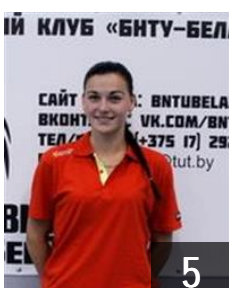

EUROPEAN CUP - PLAYERS LIST

Women's European Cup - EHF Champions League 2015/16

WOMEN'S

BLR BNTU-BelAZ Minsk Reg.

BLR

Artsiukhovich Liliya

Position: Left Back
Place of birth: Minsk
Date of birth: 21.08.1987
Height: 180 cm

11

BLR

Arukwe Deborah Nkeiruka

Position: Left Back
Place of birth: xarkov
Date of birth: 31.07.1996
Height: 175 cm

21

RUS

Danshina Nataliya

Position: Right Back
Place of birth: Voljski
Date of birth: 10.04.1992
Height: 183 cm

99

BLR

Drazdova Katsiaryna

Position: Centre Back
Place of birth: Naberejnye chelny
Date of birth: 11.06.1985
Height: 176 cm

8

BLR

Hrakhouskaya Anastasiya

Position: Centre Back
Place of birth: Lepel
Date of birth: 05.05.1996
Height: 178 cm

5

BLR

Hutava Valeriya

Position: Line Player
Place of birth: Vitebsk
Date of birth: 08.01.1996
Height: 179 cm

10

BLR

Kanaval Maryia

Position: Left Back
Place of birth: Rogachev
Date of birth: 19.03.1997
Height: 187 cm