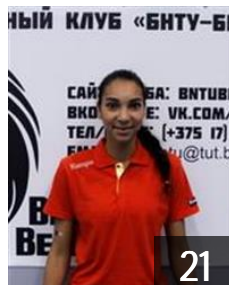

EUROPEAN CUP - PLAYERS LIST

Women's European Cup - EHF Champions League 2015/16

WOMEN'S

BLR BNTU-BelAZ Minsk Reg.

BLR

Artsiukhovich Liliya

Position: Left Back
Place of birth: Minsk
Date of birth: 21.08.1987
Height: 180 cm

11

BLR

Arukwe Deborah Nkeiruka

Position: Left Back
Place of birth: xarkov
Date of birth: 31.07.1996
Height: 175 cm

21

RUS

Danshina Nataliya

Position: Right Back
Place of birth: Voljski
Date of birth: 10.04.1992
Height: 183 cm

99

BLR

Drazdova Katsiaryna

Position: Centre Back
Place of birth: Naberejnye chelny
Date of birth: 11.06.1985
Height: 176 cm

8

BLR

Hrakhouskaya Anastasiya

Position: Centre Back
Place of birth: Lepel
Date of birth: 05.05.1996
Height: 178 cm