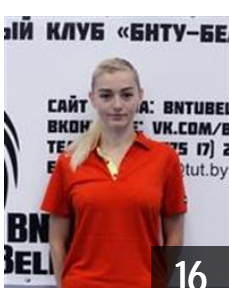

5

BLR

Hutava Valeriya

Position: Line Player
Place of birth: Vitebsk
Date of birth: 08.01.1996
Height: 179 cm

10

BLR

Kanaval Maryia

Position: Left Back
Place of birth: Rogachev
Date of birth: 19.03.1997
Height: 187 cm

19

RUS

Kudriavceva Regina

Position: Left Wing
Place of birth: Pikaleva
Date of birth: 01.10.1989
Height: 170 cm

24

BLR

Kulik Alena

Position: Left Wing
Place of birth: Gomel
Date of birth: 31.03.1979
Height: 165 cm

23

BLR

Mazgo Anastasiya

Position: Left Back
Place of birth: Lepel
Date of birth: 04.01.1995
Height: 182 cm

7

BLR

Nikitina Volha

Position: Goalkeeper
Place of birth: Belinichi
Date of birth: 21.07.1996
Height: 179 cm

16

UKR

Ozolina Khrystyna

Position: Right Wing
Place of birth: Vinnica
Date of birth: 01.01.1991
Height: 178 cm

13

EUROPEAN CUP - PLAYERS LIST

Women's European Cup - EHF Champions League 2015/16

WOMEN'S