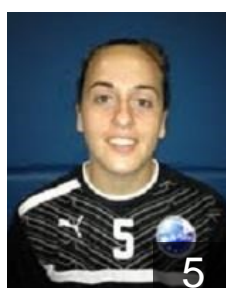

ISR

Bergman Yarden

Position: Right Wing
Place of birth: Holon
Date of birth: 16.06.1991
Height: 170 cm

ISR

Bertaut Nathalie Lucie

Position: Left Back
Place of birth: TLV
Date of birth: 07.03.1988
Height: 173 cm

ISR

Boronovski Daniel

Position: Goalkeeper
Place of birth: Tel Aviv
Date of birth: 31.10.1994
Height: 169 cm

ISR

Cohen Oshri

Position: Right Back
Place of birth: TLV
Date of birth: 18.12.1991
Height: 172 cm

ISR

Epelboim Dana

Position: Left Wing
Place of birth: TLV
Date of birth: 28.11.1993
Height: 169 cm

ISR

Ezra Liz Joy

Position: Right Wing
Place of birth: TLV
Date of birth: 24.08.1999
Height: -

ISR

Ezrahi Rebecka