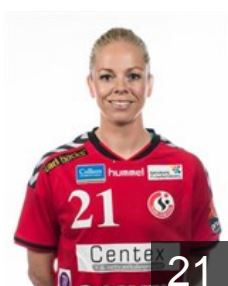

Brinch-Nielsen Anne

Position: Right Wing
Place of birth: Aarhus
Date of birth: 03.05.1997
Height: 174 cm

DEN

Forslund Susanne Kastrup

Position: Left Wing
Place of birth: Luxembourg
Date of birth: 24.06.1983
Height: 173 cm

DEN

Friis-Traberg Nanna

Position: Left Back
Place of birth: Esbjerg
Date of birth: 08.01.1989
Height: 182 cm

ESP

Gonzalez Ortega Lara

Position: Left Back
Place of birth: Santa Pola
Date of birth: 22.02.1992
Height: 184 cm

NOR

Ingstad Vilde Mortensen

Position: Line Player
Place of birth: Oslo
Date of birth: 18.12.1994
Height: 179 cm

NOR

Karlsson Ida Björndalen

Position: Right Back
Place of birth: Sarpsborg
Date of birth: 06.05.1983
Height: 178 cm

DEN

Knudsen Mette Hjort

Position: Left Wing
Place of birth: Esbjerg
Date of birth: 15.07.1997
Height: 170 cm

DEN

Kviesgaard Maibritt

Position: Right Wing
Place of birth: Århus
Date of birth: 15.05.1986
Height: 171 cm