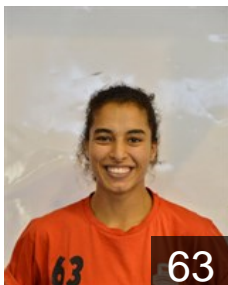

EUROPEAN CUP - PLAYERS LIST

Women's European Cup - EHF Cup 2016/17

WOMEN'S

TUR Muratpasa Belediyesi SK

TUR

Katar Kübra

Position: Right Wing
Place of birth: Bitlis
Date of birth: 29.11.1997
Height: 167 cm