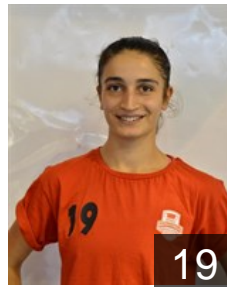

Akalin Selen

Position: Goalkeeper
Place of birth: Ankara
Date of birth: 25.08.1998
Height: -

RUS

Baranik Valeriia

Position: Line Player
Place of birth: Syzran
Date of birth: 17.11.1993
Height: 181 cm

TUR

Birben Ecem

Position: Centre Back
Place of birth: Ankara
Date of birth: 05.03.1999
Height: -

TUR

Bozdogan Döne Gül

Position: Centre Back
Place of birth: Ankara
Date of birth: 03.02.1999
Height: -

TUR

Dinç Ayşe

Position: Left Back
Place of birth: Diyarbakir
Date of birth: 12.03.1999
Height: -