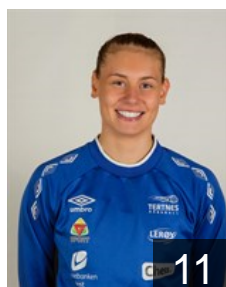

NOR

Solaas Kjerstin Boge

Position: Left Back
Place of birth: Dale
Date of birth: 31.12.1997
Height: 182 cm