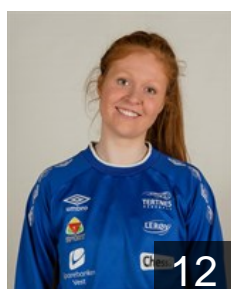

EUROPEAN CUP - PLAYERS LIST

Women's European Cup - EHF Cup 2016/17

 NOR *Tertnes Bergen*

 NOR

Abdulla Tina

Position: Right Wing
Place of birth: Skopje
Date of birth: 20.09.1997
Height: 170 cm

14

 NOR

Bergset M.

Position: Left Wing
Place of birth: Bergen
Date of birth: 19.08.1996
Height: 170 cm

13

 NOR

Davidsen Marie

Position: Goalkeeper
Place of birth: Bergen
Date of birth: 20.08.1993
Height: 170 cm

12

 NOR