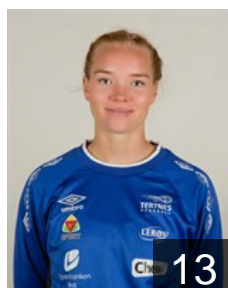

EUROPEAN CUP - PLAYERS LIST

Women's European Cup - EHF Cup 2016/17

 NOR *Tertnes Bergen*

 NOR

Abdulla Tina

Position: Right Wing
Place of birth: Skopje
Date of birth: 20.09.1997
Height: 170 cm

14

 NOR

Bergset M.

Position: Left Wing
Place of birth: Bergen
Date of birth: 19.08.1996
Height: 170 cm

13

 NOR

Davidsen Marie

Position: Goalkeeper
Place of birth: Bergen
Date of birth: 20.08.1993
Height: 170 cm

12

 NOR

Fauskanger H.

Position: Goalkeeper
Place of birth: Bergen
Date of birth: 23.09.1997
Height: 170 cm

1

 NOR

Gabrielsen Ida

Position: Goalkeeper
Place of birth: Kristiansand
Date of birth: 01.04.1996
Height: 170 cm