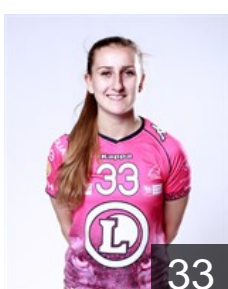

## Chavez Hernandez Elizabet

Position: Line Player  
Place of birth: Tenerife  
Date of birth: 17.11.1990  
Height: 192 cm

 FRA

## Daquin Laurine

Position: Back  
Place of birth: Schoelcher  
Date of birth: 13.01.1991  
Height: 176 cm

 FRA