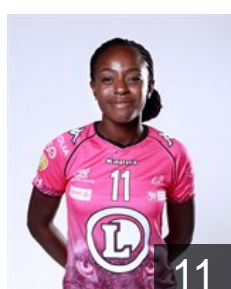

FRA

Ondono Oriane

Position: Line Player
Place of birth: Alfortville
Date of birth: 14.04.1996
Height: -