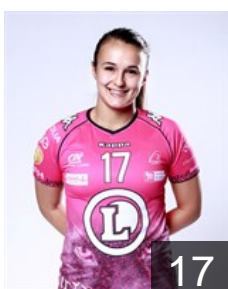

## Agathe Mélissa

Position: Back  
Place of birth: Saint-Pierre de la  
Date of birth: 06.06.1994  
Height: 175 cm

 BRA

## Almeida De Paula B.

Position: Back  
Place of birth: Campestre/MG  
Date of birth: 26.09.1996  
Height: 170 cm

 FRA