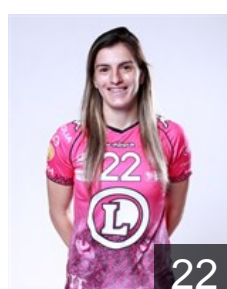

BRA

Dias Jessica

Position: Centre Back
Place of birth: Dois Vizinhos/PR
Date of birth: 16.11.1990
Height: 170 cm