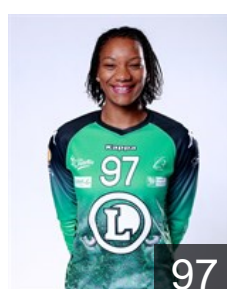

## Errin Cécilia

Position: Goalkeeper  
Place of birth: Pointe-à-Pitre  
Date of birth: 13.12.1998  
Height: 185 cm

 GUI

## Fofana Maimouna

Position: Right Back  
Place of birth: Conakry  
Date of birth: 20.06.1995  
Height: 177 cm

 FRA