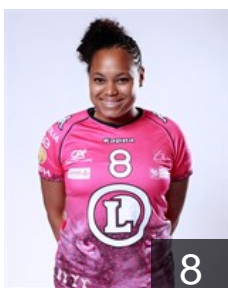

EUROPEAN CUP - PLAYERS LIST

Women's European Cup - EHF Cup 2016/17

FRA Fleury Loiret Handball

FRA

Agathe Mélissa

Position: Back
Place of birth: Saint-Pierre de la
Date of birth: 06.06.1994
Height: 175 cm