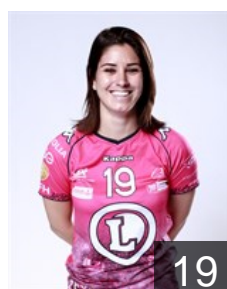

FRA

Le Bihan Manon

Position: Right Wing
Place of birth: La Ciotat
Date of birth: 19.05.1991
Height: -