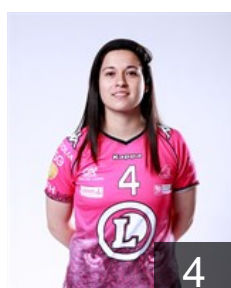

CHI

Miño Larenas D.

Position: Right Wing
Place of birth: Las Condes,
Date of birth: 10.10.1996
Height: 174 cm