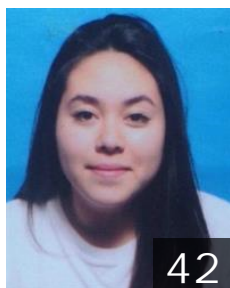

## Vakrat Shira Eden

Position: Left Back  
Place of birth: Petah Tikva  
Date of birth: 12.07.1993  
Height: 168 cm

ISR

## Varol Tal

Position: Centre Back  
Place of birth: TLV  
Date of birth: 08.01.1999  
Height: 164 cm

ISR