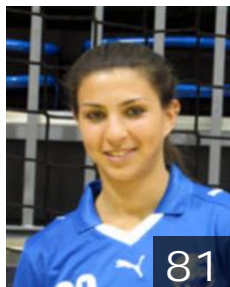

EUROPEAN CUP - PLAYERS LIST

Women's European Cup - EHF Cup 2016/17

ISR Bnei Hertzeliya

ISR

Vakrat Shira Eden

Position: Left Back
Place of birth: Petah Tikva
Date of birth: 12.07.1993
Height: 168 cm