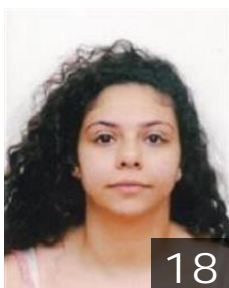

## Abramovich Hagit

Position: Goalkeeper  
Place of birth: Holon  
Date of birth: 01.01.1968  
Height: 168 cm

12

ISR

## Ben Itzhak Lee

Position: Left Back  
Place of birth: TLV  
Date of birth: 06.01.1994  
Height: 170 cm

22

ISR