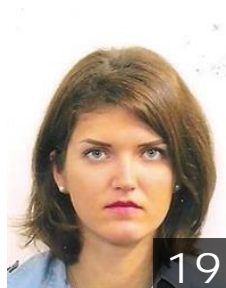

LTU

Zilinskaite Jurate

Position: Right Back
Place of birth: Vilnius
Date of birth: 09.01.1988
Height: 180 cm