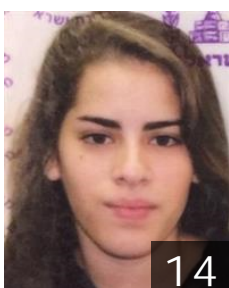

## Bertaut Nathalie Lucie

Position: Left Back  
Place of birth: TLV  
Date of birth: 07.03.1988  
Height: 174 cm

17

ISR

## Boronovski Daniel

Position: Goalkeeper  
Place of birth: Tel Aviv  
Date of birth: 31.10.1994  
Height: 168 cm

1

ISR

## Epelboim Dana

Position: Left Wing  
Place of birth: TLV  
Date of birth: 28.11.1993  
Height: 170 cm

5

ISR