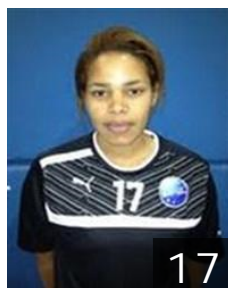

## Abramovich Hagit

Position: Goalkeeper  
Place of birth: Holon  
Date of birth: 01.01.1968  
Height: 168 cm

12

ISR

## Ben Itzhak Lee

Position: Left Back  
Place of birth: TLV  
Date of birth: 06.01.1994  
Height: 170 cm

22

ISR

## Ben Yacov Adi

Position: Right Wing  
Place of birth: Tel Aviv  
Date of birth: 07.05.1994  
Height: -

18

ISR

## Bertaut Nathalie Lucie

Position: Left Back  
Place of birth: TLV  
Date of birth: 07.03.1988  
Height: 174 cm

17

ISR