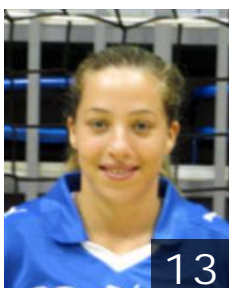

## Ng Ezra Liz Joy

Position: Right Wing  
Place of birth: TLV  
Date of birth: 24.08.1999  
Height: 163 cm

21

ISR

## Oringer Bar

Position: Line Player  
Place of birth: TLV  
Date of birth: 21.11.1991  
Height: 165 cm

3

ISR