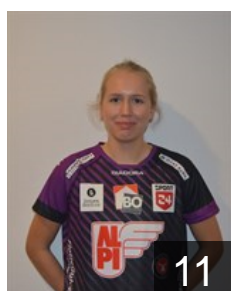

DEN  
**Hedegaard F.**

Position: Right Wing  
Place of birth: Aarhus  
Date of birth: 21.08.2000  
Height: 173 cm

# EUROPEAN CUP - PLAYERS LIST

WOMEN'S EHF Champions League 2017/18

WOMEN'S

 DEN Ikast Handbold

 DEN

**Jakobsen Annika**

Position: Right Wing  
Place of birth: Horsens  
Date of birth: 25.02.1997  
Height: 169 cm

 DEN

**Jensen Laura Cecilie**

Position: Centre Back  
Place of birth: Billund  
Date of birth: 02.05.1999  
Height: 171 cm

 DEN

**Kristensen Naja Nissen**

Position: Left Wing  
Place of birth: Ikast-Brand  
Date of birth: 10.08.1999  
Height: 177 cm