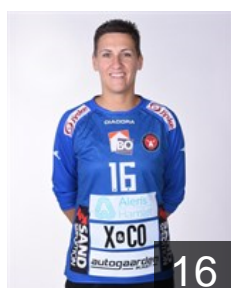

DEN  
**Augustesen Mie**

Position: Left Wing  
Place of birth: Hedensted  
Date of birth: 19.07.1988  
Height: 179 cm

DEN  
**Bjerregaard Mathilde**

Position: Left Wing  
Place of birth: Århus  
Date of birth: 09.08.1993  
Height: 185 cm

SWE  
**Blohm Linn**

Position: Line Player  
Place of birth: Stockholm  
Date of birth: 20.05.1992  
Height: 180 cm

DEN  
**Burgaard Louise Katharina**

Position: Right Back  
Place of birth: Esbjerg  
Date of birth: 17.10.1992  
Height: 178 cm

DEN  
**Ellebaek L.**

Position: Left Back  
Place of birth: Morsø  
Date of birth: 10.03.1998  
Height: 183 cm

GER  
**Englert Sabine**

Position: Goalkeeper  
Place of birth: Aschaffenburg  
Date of birth: 27.11.1981  
Height: 183 cm