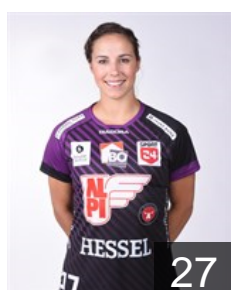

# EUROPEAN CUP - PLAYERS LIST

WOMEN'S EHF Champions League 2017/18

WOMEN'S

DEN Ikast Handbold

DEN  
**Andersen Nanna Hinnerfeldt**

Position: Line Player  
Place of birth: Silkeborg  
Date of birth: 11.06.1999  
Height: 184 cm

DEN  
**Augustesen Mie**

Position: Left Wing  
Place of birth: Hedensted  
Date of birth: 19.07.1988  
Height: 179 cm

DEN  
**Bjerregaard Mathilde**

Position: Left Wing  
Place of birth: Århus  
Date of birth: 09.08.1993  
Height: 185 cm

SWE  
**Blohm Linn**

Position: Line Player  
Place of birth: Stockholm  
Date of birth: 20.05.1992  
Height: 180 cm

DEN  
**Burgaard Louise Katharina**

Position: Right Back  
Place of birth: Esbjerg  
Date of birth: 17.10.1992  
Height: 178 cm

DEN  
**Ellebaek L.**

Position: Left Back  
Place of birth: Morsø  
Date of birth: 10.03.1998  
Height: 183 cm

GER  
**Englert Sabine**

Position: Goalkeeper  
Place of birth: Aschaffenburg  
Date of birth: 27.11.1981  
Height: 183 cm