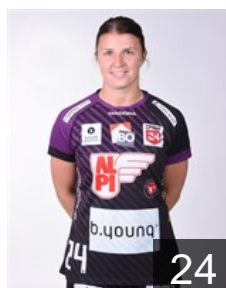

# EUROPEAN CUP - PLAYERS LIST

WOMEN'S EHF Champions League 2017/18

WOMEN'S

DEN Ikast Handbold

DEN  
**Andersen Nanna Hinnerfeldt**

Position: Line Player  
Place of birth: Silkeborg  
Date of birth: 11.06.1999  
Height: 184 cm

DEN  
**Augustesen Mie**

Position: Left Wing  
Place of birth: Hedensted  
Date of birth: 19.07.1988  
Height: 179 cm

DEN  
**Bjerregaard Mathilde**

Position: Left Wing  
Place of birth: Århus  
Date of birth: 09.08.1993  
Height: 185 cm

SWE  
**Blohm Linn**

Position: Line Player  
Place of birth: Stockholm  
Date of birth: 20.05.1992  
Height: 180 cm

DEN  
**Burgaard Louise Katharina**

Position: Right Back  
Place of birth: Esbjerg  
Date of birth: 17.10.1992  
Height: 178 cm