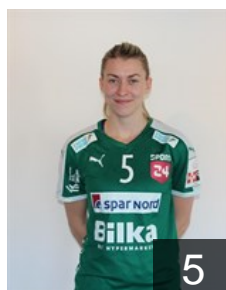

EUROPEAN CUP - PLAYERS LIST

Women's European Cup - EHF Cup 2017/18

 DEN Viborg HK

 SWE

Daglund Hanna Karin

Position: Goalkeeper
Place of birth: Västerås
Date of birth: 03.04.1994
Height: 179 cm

 DEN

Hald Signe

Position: Line Player
Place of birth: Odense
Date of birth: 17.06.1995
Height: 179 cm

 DEN

Hansen Amalie Groen

Position: Left Wing
Place of birth: Fredericia
Date of birth: 30.10.1996
Height: 170 cm

 DEN

Haugsted Line

Position: Left Back
Place of birth: Skive
Date of birth: 11.11.1994
Height: 177 cm

 DEN

Hoeg-Poulsen Clara

Position: Centre Back
Place of birth: Viborg
Date of birth: 26.05.1998
Height: 175 cm

 DEN

Hoeg-Poulsen Marie