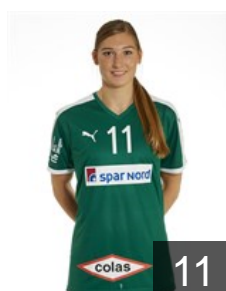

EUROPEAN CUP - PLAYERS LIST

Women's European Cup - EHF Cup 2017/18

 DEN Viborg HK

 SWE

Daglund Hanna Karin

Position: Goalkeeper
Place of birth: Västerås
Date of birth: 03.04.1994
Height: 179 cm

 DEN

Hald Signe

Position: Line Player
Place of birth: Odense
Date of birth: 17.06.1995
Height: 179 cm

 DEN

Hansen Amalie Groen

Position: Left Wing
Place of birth: Fredericia
Date of birth: 30.10.1996
Height: 170 cm

 DEN

Haugsted Line

Position: Left Back
Place of birth: Skive
Date of birth: 11.11.1994
Height: 177 cm

 DEN

Hoeg-Poulsen Clara

Position: Centre Back
Place of birth: Viborg
Date of birth: 26.05.1998
Height: 175 cm

 DEN

Hoeg-Poulsen Marie