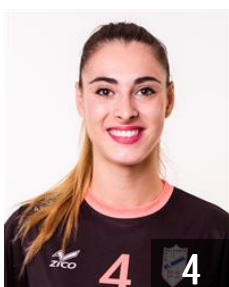

ESP

Sempere Herrera Africa

Position: Back
Place of birth: Torrellano
Date of birth: 25.09.1992
Height: 168 cm