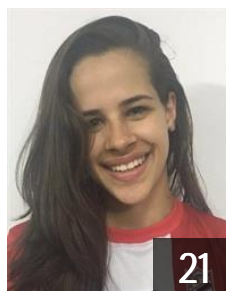

## Mendoza Luciana

Position: Right Back  
Place of birth: Buenos Aires  
Date of birth: 14.03.1990  
Height: 171 cm

 **ESP**

## Pombal Martinez Marta

Position: Line Player  
Place of birth: Oia  
Date of birth: 18.03.1999  
Height: 169 cm

 **BRA**