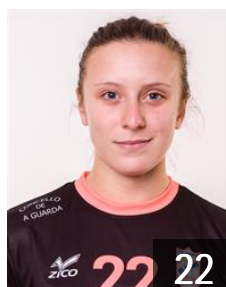

ARG

Urban Medel Rosario Victoria

Position: Right Wing
Place of birth: BUENOS AIRES
Date of birth: 13.03.1997
Height: 164 cm