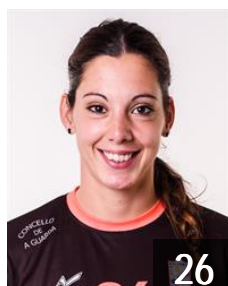

 **ESP**

**Egozkue Extremado Naiara**

Position: Left Wing  
Place of birth: Pamplona  
Date of birth: 21.10.1983  
Height: 173 cm

 **ESP**

**Espiñeira Sanchez Anthia**

Position: Centre Back  
Place of birth: VIGO  
Date of birth: 27.11.1996  
Height: 164 cm

 **ESP**

**Gomez Suau Carla**

Position: Back  
Place of birth: SANT ANTONI DE  
Date of birth: 30.01.1991  
Height: 180 cm

 **ESP**

**Gutierrez Bermejo Jennifer**

Position: Left Wing  
Place of birth: Horgen  
Date of birth: 20.02.1995  
Height: 168 cm