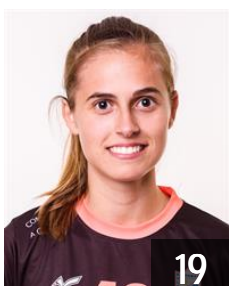

 **POR**

**CERQUEIRA RODRIGUES A.**

Position: Right Wing  
Place of birth: CAMINHA  
Date of birth: 08.10.1990  
Height: 165 cm

 **ESP**

**Doiro Rodriguez Estela**

Position: Line Player  
Place of birth: LA GUARDIA  
Date of birth: 28.12.1990  
Height: 162 cm

 **ESP**

**Egozkue Extremado Naiara**

Position: Left Wing  
Place of birth: Pamplona  
Date of birth: 21.10.1983  
Height: 173 cm

 **ESP**

**Espiñeira Sanchez Anthia**

Position: Centre Back  
Place of birth: VIGO  
Date of birth: 27.11.1996  
Height: 164 cm