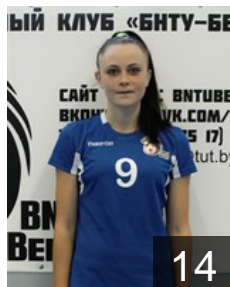

17

 BLR

Mazgo Anastasiya

Position: Left Back
Place of birth: Lepel
Date of birth: 04.01.1995
Height: 182 cm

47

 BLR

Mihailouskaya Zaryna

Position: Right Wing
Place of birth: Slutsk
Date of birth: 25.04.1999
Height: 170 cm

33

 BLR

Rudkouskaya Tatsiana

Position: Right Wing
Place of birth: Bobruisk
Date of birth: 23.01.1997
Height: -

44

EUROPEAN CUP - PLAYERS LIST

Women's European Cup - EHF Cup 2017/18

 BLR BNTU-BelAZ Minsk Reg.

 BLR

Safonova Alesya

Position: Goalkeeper
Place of birth: Minsk
Date of birth: 30.11.1979
Height: 184 cm

 BLR

Shah Dziana

Position: Right Back
Place of birth: Oshmyani
Date of birth: 23.01.2000
Height: 180 cm

 BLR

Shut Yuliya

Position: Goalkeeper
Place of birth: Gancevichi
Date of birth: 11.03.1994
Height: 183 cm

 BLR

Snezhka Sniazana

Position: Back
Place of birth: Gomel
Date of birth: 15.10.2000
Height: 177 cm