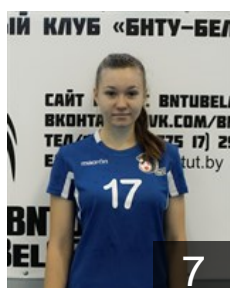

 BLR

Safonova Alesya

Position: Goalkeeper
Place of birth: Minsk
Date of birth: 30.11.1979
Height: 184 cm

 BLR

Shah Dziana

Position: Right Back
Place of birth: Oshmyani
Date of birth: 23.01.2000
Height: 180 cm

 BLR

Shut Yuliya

Position: Goalkeeper
Place of birth: Gancevichi
Date of birth: 11.03.1994
Height: 183 cm

 BLR

Snezhka Sniazana

Position: Back
Place of birth: Gomel
Date of birth: 15.10.2000
Height: 177 cm

 BLR

Sukhamirava Hanna

Position: Back
Place of birth: Slutsk
Date of birth: 20.05.1984
Height: 175 cm

 BLR

Trayan Maryia

Position: Goalkeeper
Place of birth: Lida
Date of birth: 14.05.2000
Height: 180 cm

 BLR

Trayan Palina

Position: Back
Place of birth: Lida
Date of birth: 14.05.2000
Height: 180 cm

 BLR

Zhuk Alena

Position: Line Player
Place of birth: Grodno
Date of birth: 16.04.2000
Height: 177 cm

EUROPEAN CUP - PLAYERS LIST