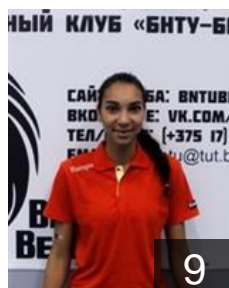

EUROPEAN CUP - PLAYERS LIST

Women's European Cup - EHF Cup 2017/18

 BLR BNTU-BelAZ Minsk Reg.

 BLR

Artsiukhovich Liliya

Position: Left Back
Place of birth: Minsk
Date of birth: 21.08.1987
Height: 180 cm

11

 BLR

Arukwe Deborah Nkeiruka

Position: Centre Back
Place of birth: xarkov
Date of birth: 31.07.1996
Height: -

9

 RUS

Ganichkina Yulia

Position: Left Back
Place of birth: Penza reg.
Date of birth: 06.09.1989
Height: 180 cm