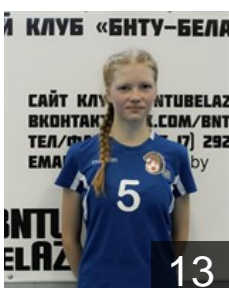

 BLR

Safonova Alesya

Position: Goalkeeper
Place of birth: Minsk
Date of birth: 30.11.1979
Height: 184 cm

 BLR

Shah Dziana

Position: Right Back
Place of birth: Oshmyani
Date of birth: 23.01.2000
Height: 180 cm

 BLR

Shut Yuliya

Position: Goalkeeper
Place of birth: Gancevichi
Date of birth: 11.03.1994
Height: 183 cm

 BLR

Snezhka Sniazana

Position: Back
Place of birth: Gomel
Date of birth: 15.10.2000
Height: 177 cm

 BLR

Sukhamirava Hanna

Position: Back
Place of birth: Slutsk
Date of birth: 20.05.1984
Height: 175 cm

 BLR

Trayan Maryia

Position: Goalkeeper
Place of birth: Lida
Date of birth: 14.05.2000
Height: 180 cm

 BLR

Trayan Palina

Position: Back
Place of birth: Lida
Date of birth: 14.05.2000
Height: 180 cm

 BLR

Zhuk Alena

Position: Line Player
Place of birth: Grodno
Date of birth: 16.04.2000
Height: 177 cm

EUROPEAN CUP - PLAYERS LIST