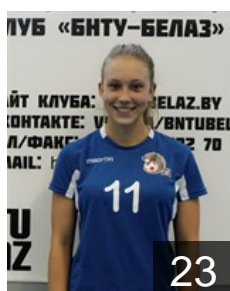

17

 BLR

Mazgo Anastasiya

Position: Left Back
Place of birth: Lepel
Date of birth: 04.01.1995
Height: 182 cm

47

 BLR

Mihailouskaya Zaryna

Position: Right Wing
Place of birth: Slutsk
Date of birth: 25.04.1999
Height: 170 cm

 BLR

Safonova Alesya

Position: Goalkeeper
Place of birth: Minsk
Date of birth: 30.11.1979
Height: 184 cm

 BLR

Shah Dziana

Position: Right Back
Place of birth: Oshmyani
Date of birth: 23.01.2000
Height: 180 cm

 BLR

Shut Yuliya

Position: Goalkeeper
Place of birth: Gancevichi
Date of birth: 11.03.1994
Height: 183 cm

 BLR

Snezhka Sniazana

Position: Back
Place of birth: Gomel
Date of birth: 15.10.2000
Height: 177 cm

 BLR

Sukhamirava Hanna

Position: Back
Place of birth: Slutsk
Date of birth: 20.05.1984
Height: 175 cm

 BLR

Trayan Maryia

Position: Goalkeeper
Place of birth: Lida
Date of birth: 14.05.2000
Height: 180 cm

 BLR