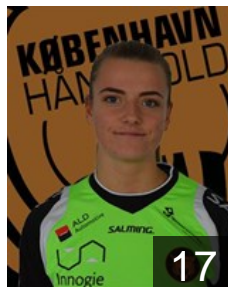

# EUROPEAN CUP - PLAYERS LIST

Women's European Cup - EHF Cup 2017/18

 DEN *Kobenhavn Handbold*

 SWE

**Alm Jenny**

Position: Left Back  
Place of birth: Bäve  
Date of birth: 10.04.1989  
Height: 184 cm

 DEN

**Andersen Martine**

Position: Goalkeeper  
Place of birth: Odsherred  
Date of birth: 16.11.1999  
Height: 174 cm

 DEN

**Bidstrup Mia Rej**

Position: Centre Back  
Place of birth: VALBY  
Date of birth: 02.02.1990  
Height: 169 cm