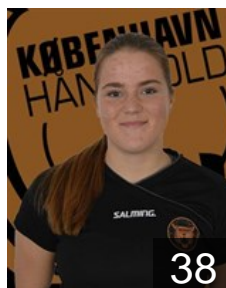

## Sundfoer Toemmerbakke M.

Position: Goalkeeper  
Place of birth: Oslo  
Date of birth: 10.01.1993  
Height: 172 cm

# EUROPEAN CUP - PLAYERS LIST

Women's European Cup - EHF Cup 2017/18

 DEN København Handbold

 DEN  
**Svalastog Spellerberg L.**

Position: Line Player  
Place of birth: Kolding  
Date of birth: 01.10.1982  
Height: 180 cm

 DEN  
**Tandrup Jaqueline**

Position: Goalkeeper  
Place of birth: Frederiksberg  
Date of birth: 29.05.1999  
Height: 168 cm

 DEN  
**Theil Emilie Frese**

Position: Centre Back  
Place of birth: Greve  
Date of birth: 25.07.2000  
Height: 177 cm