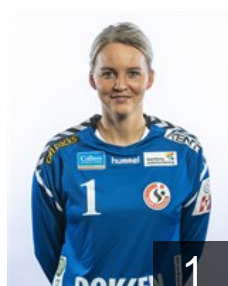

DEN
Toft Sandra
Position: Goalkeeper
Place of birth: Gribskov
Date of birth: 18.10.1989
Height: 176 cm