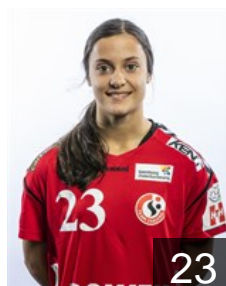

## Breistøl Kristine

Position: Left Back  
Place of birth: Oslo  
Date of birth: 23.08.1993  
Height: 192 cm

 NOR

## Frafjord Marit Malm

Position: Line Player  
Place of birth: Tromsø  
Date of birth: 25.11.1985  
Height: 182 cm

 NOR

## Granlund Rikke Marie

Position: Goalkeeper  
Place of birth: Oslo  
Date of birth: 14.11.1989  
Height: -

 DEN

## Halicevic Elma

Position: Left Wing  
Place of birth: Esbjerg  
Date of birth: 18.06.2000  
Height: 168 cm

 GBR