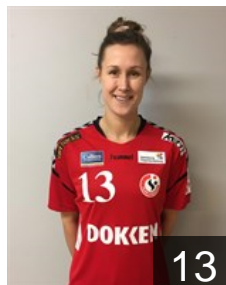

# EUROPEAN CUP - PLAYERS LIST

Women's European Cup - EHF Cup 2018/19

 DEN Team Esbjerg

 NOR

## Breistøl Kristine

Position: Left Back  
Place of birth: Oslo  
Date of birth: 23.08.1993  
Height: 192 cm

 NOR

## Frafjord Marit Malm

Position: Line Player  
Place of birth: Tromsø  
Date of birth: 25.11.1985  
Height: 182 cm

 NOR

## Granlund Rikke Marie

Position: Goalkeeper  
Place of birth: Oslo  
Date of birth: 14.11.1989  
Height: -

 DEN