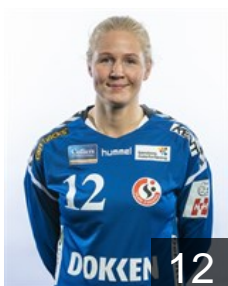

## Breistøl Kristine

Position: Left Back  
Place of birth: Oslo  
Date of birth: 23.08.1993  
Height: 192 cm

 NOR

## Frafjord Marit Malm

Position: Line Player  
Place of birth: Tromsø  
Date of birth: 25.11.1985  
Height: 182 cm

 NOR

## Granlund Rikke Marie

Position: Goalkeeper  
Place of birth: Oslo  
Date of birth: 14.11.1989  
Height: -

 DEN