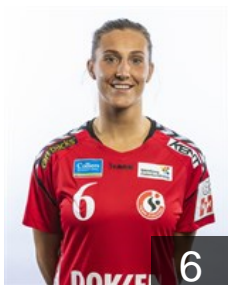

## Liscevic Kristina

Position: Centre Back  
Place of birth: Sombor  
Date of birth: 20.10.1989  
Height: 173 cm

# EUROPEAN CUP - PLAYERS LIST

Women's European Cup - EHF Cup 2018/19

 DEN Team Esbjerg

 SWE  
**Monti Danielsson Clara**  
Position: Line Player  
Place of birth: Uppåkra  
Date of birth: 30.01.1992  
Height: 175 cm