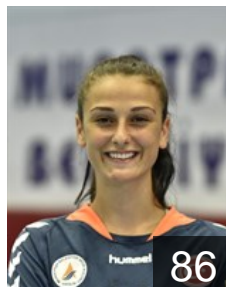

Women's European Cup - EHF Champions League 2018/19

WOMEN'S

 TUR Muratpasa Belediyesi SK

 TUR

Sahin Yasemin

Position: Left Wing
Place of birth: Ankara
Date of birth: 25.06.1988
Height: 171 cm

 TUR

Sormaz Aysenur