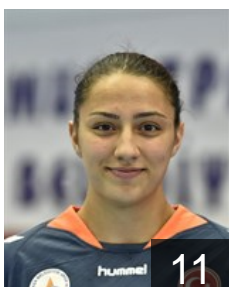

 TUR

Akalin Selen

Position: Goalkeeper
Place of birth: Ankara
Date of birth: 25.08.1998
Height: 171 cm

 RUS

Baranik Valeriia

Position: Line Player
Place of birth: Syzran
Date of birth: 17.11.1993
Height: 181 cm

 TUR

Birben Ecem

Position: Right Wing
Place of birth: Ankara
Date of birth: 05.03.1999
Height: 174 cm

 TUR

Bozdogan Döne Gül

Position: Back
Place of birth: Ankara
Date of birth: 03.02.1999
Height: -

 TUR

Dinç Ayse