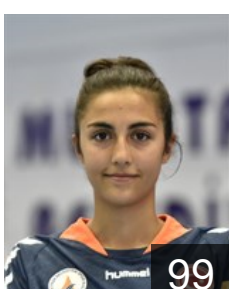

 TUR

Karaslan Betül

Position: Back
Place of birth: SEYHAN
Date of birth: 15.05.2002
Height: -

 TUR

Kilic Eda Nur

Position: Back
Place of birth: ESKISEHIR
Date of birth: 30.05.2000
Height: -

 TUR

Özdemir Öznur