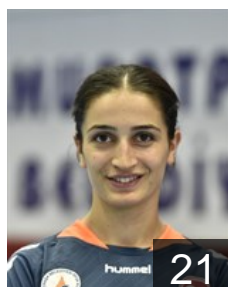

 TUR

Akalin Selen

Position: Goalkeeper
Place of birth: Ankara
Date of birth: 25.08.1998
Height: 171 cm

 RUS

Baranik Valeriia

Position: Line Player
Place of birth: Syzran
Date of birth: 17.11.1993
Height: 181 cm

 TUR

Birben Ecem

Position: Right Wing
Place of birth: Ankara
Date of birth: 05.03.1999
Height: 174 cm

 TUR

Bozdogan Döne Gül

Position: Back
Place of birth: Ankara
Date of birth: 03.02.1999
Height: -

 TUR

Dinç Ayse

Position: Back
Place of birth: Diyarbakir
Date of birth: 12.03.1999
Height: -

 TUR

Durdu Merve

Position: Goalkeeper
Place of birth: SIVAS
Date of birth: 15.04.1996
Height: -

 SRB

Graovac Kristina

Position: Goalkeeper
Place of birth: Pirot
Date of birth: 14.08.1991
Height: 172 cm