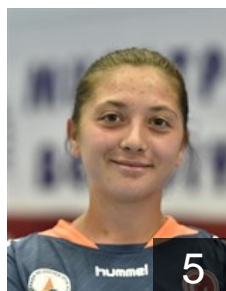

TUR

Türkyilmaz Beyzanur

Position: Left Wing
Place of birth: ESKISEHIR
Date of birth: 29.08.2001
Height: -