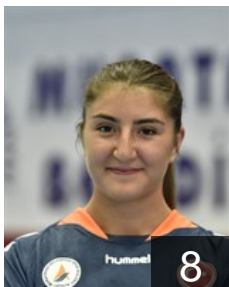

EUROPEAN CUP - PLAYERS LIST

Women's European Cup - EHF Champions League 2018/19

WOMEN'S

TUR Muratpasa Belediyesi SK

TUR

Akalin Cansu

Position: Line Player
Place of birth: Ankara
Date of birth: 25.08.1998
Height: -