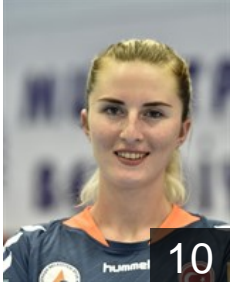

EUROPEAN CUP - PLAYERS LIST

Women's European Cup - EHF Champions League 2018/19

WOMEN'S

 TUR Muratpasa Belediyesi SK

Left Club

 TUR

Hosgör Binboga Digidem

Position: Back