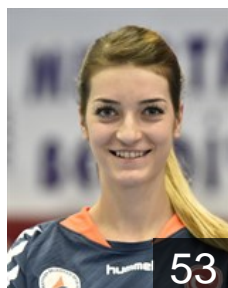

 TUR

Akalin Selen

Position: Goalkeeper
Place of birth: Ankara
Date of birth: 25.08.1998
Height: 171 cm

 RUS

Baranik Valeriia

Position: Line Player
Place of birth: Syzran
Date of birth: 17.11.1993
Height: 181 cm

 TUR

Birben Ecem

Position: Right Wing
Place of birth: Ankara
Date of birth: 05.03.1999
Height: 174 cm

 TUR

Bozdogan Döne Gül

Position: Back
Place of birth: Ankara
Date of birth: 03.02.1999
Height: -

 TUR

Dinç Ayse