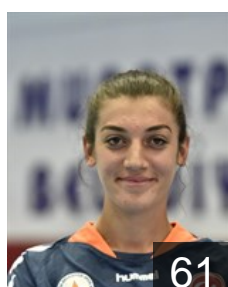

 TUR

Akalin Selen

Position: Goalkeeper
Place of birth: Ankara
Date of birth: 25.08.1998
Height: 171 cm

 RUS

Baranik Valeriia

Position: Line Player
Place of birth: Syzran
Date of birth: 17.11.1993
Height: 181 cm

 TUR

Birben Ecem

Position: Right Wing
Place of birth: Ankara
Date of birth: 05.03.1999
Height: 174 cm

 TUR

Bozdogan Döne Gül

Position: Back
Place of birth: Ankara
Date of birth: 03.02.1999
Height: -

 TUR

Dinç Ayse

Position: Back
Place of birth: Diyarbakir
Date of birth: 12.03.1999
Height: -

 TUR

Durdu Merve

Position: Goalkeeper
Place of birth: SIVAS
Date of birth: 15.04.1996
Height: -

 SRB

Graovac Kristina

Position: Goalkeeper
Place of birth: Pirot
Date of birth: 14.08.1991
Height: 172 cm

 TUR

Karaslan Betül

Position: Back
Place of birth: SEYHAN
Date of birth: 15.05.2002
Height: -

 TUR

Kilic Eda Nur

Position: Back
Place of birth: ESKISEHIR
Date of birth: 30.05.2000
Height: -

 TUR

Özdemir Öznur