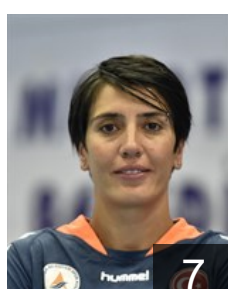

TUR

Özel Yeliz

Position: Back
Place of birth: Ankara
Date of birth: 06.03.1980
Height: 175 cm