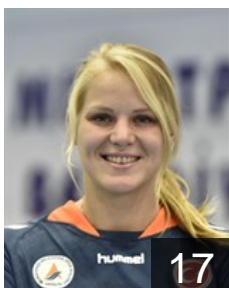

 TUR

Akalin Selen

Position: Goalkeeper
Place of birth: Ankara
Date of birth: 25.08.1998
Height: 171 cm

 RUS

Baranik Valeriia

Position: Line Player
Place of birth: Syzran
Date of birth: 17.11.1993
Height: 181 cm