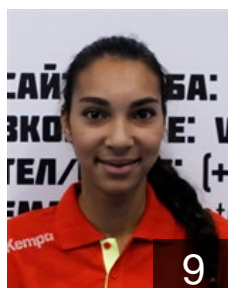

EUROPEAN CUP - PLAYERS LIST

Women's European Cup - EHF Cup 2018/19

 BLR BNTU-BelAZ Minsk Reg.

 BLR

Artsiukhovich Liliya

Position: Left Back
Place of birth: Minsk
Date of birth: 21.08.1987
Height: 180 cm

11

 BLR

Arukwe Deborah Nkeiruka

Position: Left Wing
Place of birth: xarkov
Date of birth: 31.07.1996
Height: 180 cm

9

 RUS

Ganichkina Yulia

Position: Left Back
Place of birth: Penza reg.
Date of birth: 06.09.1989
Height: 180 cm

45

 RUS

Golubeva Anna

Position: Left Back
Place of birth: Togliatti
Date of birth: 14.12.1993
Height: 181 cm

35

 BLR

Hests Natalya

Position: Right Wing
Place of birth: korelichi
Date of birth: 18.04.1994
Height: 170 cm