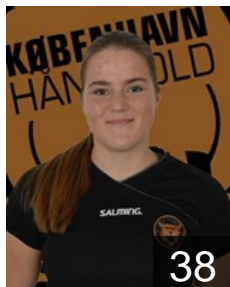

EUROPEAN CUP - PLAYERS LIST

Women's European Cup - EHF Champions League 2018/19

WOMEN'S

DEN *Kobenhavn Handbold*

DEN