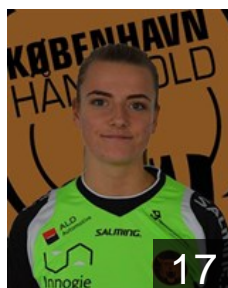

EUROPEAN CUP - PLAYERS LIST

Women's European Cup - EHF Champions League 2018/19

WOMEN'S

DEN *Kobenhavn Handbold*

SWE

Alm Jenny

Position: Left Back
Place of birth: Bäve
Date of birth: 10.04.1989
Height: 184 cm

DEN

Andersen Martine

Position: Goalkeeper
Place of birth: Odsherred
Date of birth: 16.11.1999
Height: 174 cm

DEN

Bidstrup Mia Rej

Position: Centre Back
Place of birth: VALBY
Date of birth: 02.02.1990
Height: 169 cm

NOR

Bjoernsen Line

Position: Right Wing
Place of birth: Stavanger
Date of birth: 03.07.1992
Height: 179 cm

SWE

Blohm Linn

Position: Line Player
Place of birth: Stockholm
Date of birth: 20.05.1992
Height: 180 cm