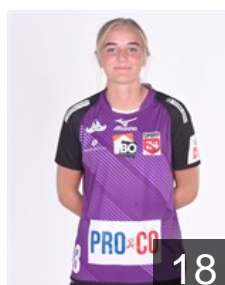

# EUROPEAN CUP - PLAYERS LIST

Women's European Cup - EHF Cup 2019/20

 DEN *Ikast Handbold*

## Left Club

 NOR  
**Egebakken Kristiansen J.**

Position: Left Back  
Place of birth: Stavanger  
Date of birth: 24.12.1992  
Height: 179 cm

**Left Club on 22.06.2020**

 DEN  
**Hansen Henriette**

Position: Right Back  
Place of birth: Varde  
Date of birth: 20.07.1998  
Height: 178 cm