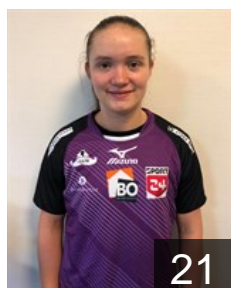

EUROPEAN CUP - PLAYERS LIST

Women's European Cup - EHF Cup 2019/20

DEN Ikast Handbold

DEN
Lauritsen Maja Edling
Position: Left Wing
Place of birth: Ikast-Brande
Date of birth: 21.05.2001
Height: 174 cm