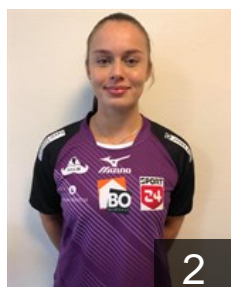

FAR
Poulsen Liv Sveinbjornsdottir
Position: Right Wing
Place of birth: Vestmanna
Date of birth: 27.12.2001
Height: 173 cm