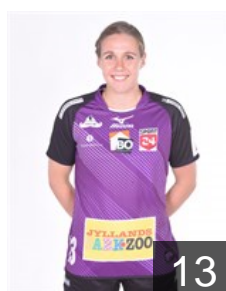

DEN  
**Jensen Louise Bak**  
Position: Goalkeeper  
Place of birth: Thisted  
Date of birth: 02.10.2001  
Height: 180 cm

NOR  
**Johansen Vilde Ingeborg**  
Position: Line Player  
Place of birth: Tønsberg  
Date of birth: 25.07.1994  
Height: 182 cm

DEN  
**Kristensen Naja Nissen**  
Position: Left Wing  
Place of birth: Ikast-Brande  
Date of birth: 10.08.1999  
Height: 177 cm

# EUROPEAN CUP - PLAYERS LIST

Women's European Cup - EHF Cup 2019/20

 DEN Ikast Handbold

 DEN  
**Lauritsen Maja Edling**  
Position: Left Wing  
Place of birth: Ikast-Brande  
Date of birth: 21.05.2001  
Height: 174 cm

 NOR  
**Løseth Tonje**  
Position: Left Back  
Place of birth: Bergen  
Date of birth: 01.01.1991  
Height: 183 cm

 DEN  
**Møller Michala Elsberg**  
Position: Centre Back  
Place of birth: Aalborg  
Date of birth: 16.02.2000  
Height: 175 cm