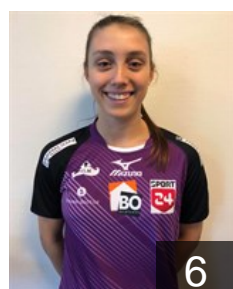

# EUROPEAN CUP - PLAYERS LIST

Women's European Cup - EHF Cup 2019/20

DEN *Ikast Handbold*

DEN  
**Bjerregaard Mathilde**  
Position: Line Player  
Place of birth: Horsens  
Date of birth: 09.08.1993  
Height: 185 cm

DEN  
**Boesen Mathilde Berg**  
Position: Centre Back  
Place of birth: Vejle  
Date of birth: 15.02.2001  
Height: 170 cm

DEN  
**Brandt Cecilie Højgaard**  
Position: Right Wing  
Place of birth: Viborg  
Date of birth: 16.11.2001  
Height: 169 cm

GER  
**Englert Sabine**  
Position: Goalkeeper  
Place of birth: Aschaffenburg  
Date of birth: 27.11.1981  
Height: 183 cm

NOR  
**Fauske Helene Gigstad**  
Position: Centre Back  
Place of birth: Bærum  
Date of birth: 31.01.1997  
Height: 177 cm