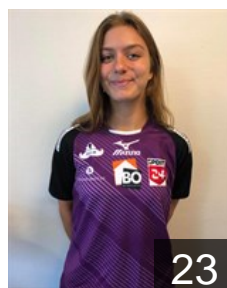

# EUROPEAN CUP - PLAYERS LIST

Women's European Cup - EHF Cup 2019/20

DEN *Ikast Handbold*

DEN  
**Bjerregaard Mathilde**  
Position: Line Player  
Place of birth: Horsens  
Date of birth: 09.08.1993  
Height: 185 cm

DEN  
**Boesen Mathilde Berg**  
Position: Centre Back  
Place of birth: Vejle  
Date of birth: 15.02.2001  
Height: 170 cm

DEN  
**Brandt Cecilie Højgaard**  
Position: Right Wing  
Place of birth: Viborg  
Date of birth: 16.11.2001  
Height: 169 cm

GER  
**Englert Sabine**  
Position: Goalkeeper  
Place of birth: Aschaffenburg  
Date of birth: 27.11.1981  
Height: 183 cm

NOR  
**Fauske Helene Gigstad**  
Position: Centre Back  
Place of birth: Bærum  
Date of birth: 31.01.1997  
Height: 177 cm