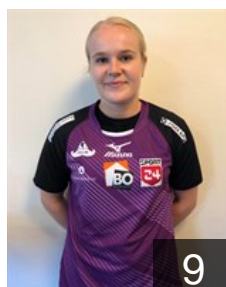

DEN
Poulsen Sidsel Rygaard
Position: Line Player
Place of birth: Ikast-Brande
Date of birth: 28.02.2000
Height: 175 cm