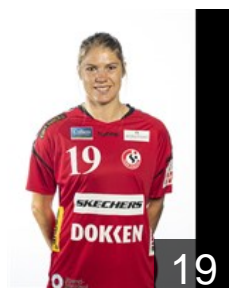

NOR

Ingstad Vilde Mortensen

Position: Line Player
Place of birth: Oslo
Date of birth: 18.12.1994
Height: 178 cm

NOR

Jacobsen Marit Røsberg

Position: Right Wing
Place of birth: Narvik
Date of birth: 25.02.1994
Height: 168 cm

DEN

Jensen Annette

Position: Centre Back
Place of birth: Frederica
Date of birth: 24.09.1991
Height: 176 cm

DEN

Johannsen Pernille

Position: Right Wing
Place of birth: Røddeko
Date of birth: 26.09.1996
Height: 160 cm

ISL

Jónsdóttir Rut Arnfjörð

Position: Right Back
Place of birth: Reykjavik
Date of birth: 21.07.1990
Height: 176 cm

EUROPEAN CUP - PLAYERS LIST

2019/20 DELO WOMEN'S EHF Champions League

WOMEN'S

DEN Team Esbjerg

DEN

Jørgensen Line Anna Ryborg

Position: Right Back
Place of birth: Hvidovre
Date of birth: 31.12.1989
Height: 183 cm

GBR

Muir Stella Kate

Position: Centre Back
Place of birth: Ringkøbing-
Date of birth: 29.11.2002
Height: 171 cm