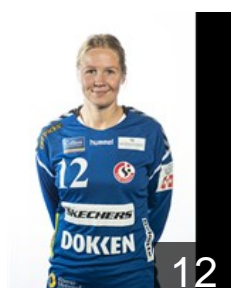

EUROPEAN CUP - PLAYERS LIST

2019/20 DELO WOMEN'S EHF Champions League

WOMEN'S

DEN Team Esbjerg

NOR

Breistøl Kristine

Position: Left Back
Place of birth: Oslo
Date of birth: 23.08.1993
Height: 193 cm

SWE

Danielsson Clara Monti

Position: Line Player
Place of birth: Uppåkra
Date of birth: 30.01.1992
Height: 175 cm

NOR

Frafjord Marit Malm

Position: Line Player
Place of birth: Tromsø
Date of birth: 25.11.1985
Height: 182 cm

AUT

Frey Sonja

Position: Centre Back
Place of birth: Wien
Date of birth: 22.04.1993
Height: 169 cm

NOR

Granlund Rikke Marie

Position: Goalkeeper
Place of birth: Oslo
Date of birth: 14.11.1989
Height: 172 cm

DEN

Halicevic Elma

Position: Left Wing
Place of birth: Esbjerg
Date of birth: 18.06.2000
Height: 168 cm

GBR

Harkes Jane Maria Mayes

Position: Goalkeeper
Place of birth: Esbjerg
Date of birth: 10.01.1989
Height: 174 cm